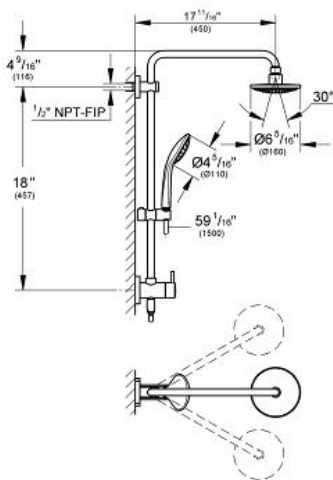

Product Description: Shower System*

Standard Specification:

Consisting of:

- 17 3/4" horizontal swivel shower arm
- Built-in diverter allows change between:
 - Euphoria Cosmopolitan 160 shower head 1 spray (28 233)
 - Rain spray pattern
 - With ball joint
 - Rotation angle $\pm 15^\circ$
 - Rain
- Adjustable in height with gliding element
- Metal shower hose 59" (28 417)
- Angle adapter
- Max FLow Rate 2.5 gpm
- **GROHE EcoJoy®** technology for less water and perfect flow
- **GROHE DreamSpray®** perfect spray pattern
- **GROHE StarLight®** finish
- **SpeedClean®** anti-lime system
- **Inner WaterGuide** for a longer life
- **Twistfree** to prevent hose from twisting
- **Suitable for instantaneous heaters from 18 kW/h**