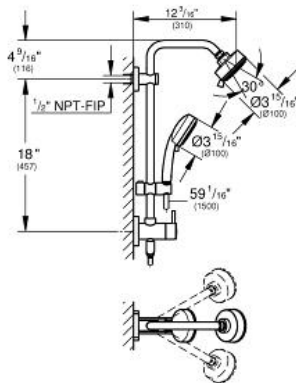

Product Description: Shower System*

Standard Specification:

Consisting of:

- Built-in diverter allows change between:
- Rain
- With ball joint
- Rotation angle $\pm 15^\circ$

New Tempesta Cosmopolitan 100 hand shower 2 sprays (27 571)

Rain, Jet

- Adjustable in height with gliding element
- Metal shower hose 59" (28 417)
- Angle adapter
- Flow restrictor (1.4 gpm)
- **GROHE EcoJoy**® technology for less water and perfect flow
- **GROHE DreamSpray**® perfect spray pattern
- **GROHE StarLight**® finish
- **SpeedClean**® anti-lime system
- **Inner WaterGuide** for a longer life
- **Twistfree** to prevent hose from twisting
- **Suitable for instantaneous heaters from 18 kW/h**

Color:

- 26194 000 chrome