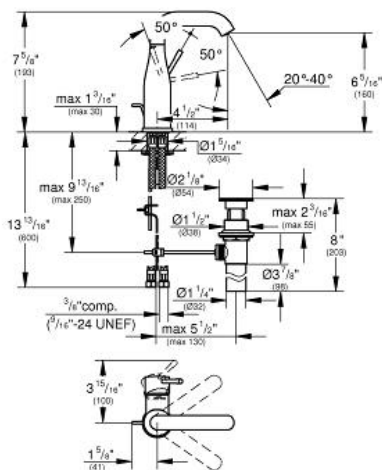

ESSENCE NEW Lavatory Centerset M-Size

MODEL # 23485

GROHE America, Inc | 200 North Gary Avenue, Suite G, Roselle, IL 60172
Phone: +1 (800) 444-7643 | Fax: +1 (800) 225-2778 | us-customerservice@grohe.com

Pure Freude an Wasser

GROHE

ADA

Product Description: Lavatory Centerset M-Size

Standard Specification:

- Single hole installation
- Metal lever
- GROHE SilkMove® ceramic cartridge
- With temperature limiter
- GROHE StarLight® finish
- GROHE EcoJoy®
- GROHE QuickFix® installation system
- Swivel tubular spout with flow control and stop limiter
- 1 1/4" pop-up waste set
- Stainless Steel Braided Flexible Supplies

Applicable Codes & Standards:

- Energy Policy Act of 1992
- NSF 61
- ASME A112.18.1/CSA B125.1
- US Federal and State material regulations
- EPA WaterSense®
- ICC/ANSI A117.1

Color:

- ☐ 23485 001 chrome
- ☐ 23485 EN1 brushed nickel