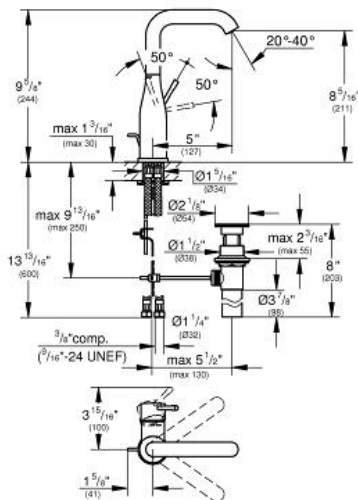

ESSENCE NEW

Single-lever basin mixer 1/2" L-Size

MODEL # 23486

GROHE America, Inc | 200 North Gary Avenue, Suite G, Roselle, IL 60172
Phone: +1 (800) 444-7643 | Fax: +1 (800) 225-2778 | us-customerservice@grohe.com

Pure Freude an Wasser

GROHE

ADA

Product Description:
Single-lever basin mixer 1/2"
L-Size

Standard Specification:

- Single hole installation
- Metal lever
- GROHE SilkMove® ceramic cartridge
- With temperature limiter
- GROHE StarLight® finish
- GROHE EcoJoy®
- GROHE QuickFix® installation system
- Swivel tubular spout with flow control and stop limiter
- Smooth body
- Stainless Steel Braided Flexible Supplies

Applicable Codes & Standards:

- Energy Policy Act of 1992
- NSF 61
- ASME A112.18.1/CSA B125.1
- US Federal and State material regulations
- EPA WaterSense®
- ICC/ANSI A117.1

Color:

- 23486 001 chrome
- 23486 EN1 brushed nickel