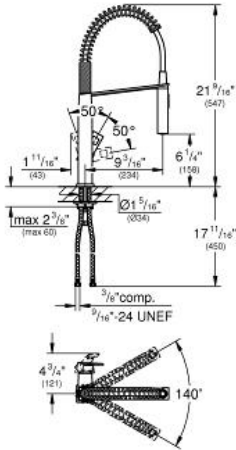

EUROCUBE
Single-lever sink mixer 1/2"
MODEL # 31401

Pure Freude an Wasser

GROHE America, Inc | 200 North Gary Avenue, Suite G, Roselle, IL 60172
Phone: +1 (800) 444-7643 | Fax: +1 (800) 225-2778 | us-customerservice@grohe.com

Product Description:
Single-lever sink mixer 1/2"

Standard Specification:

- Single hole installation
- GROHE Starlight® finish
- **GROHE SilkMove®** ceramic cartridge
- Locking Push Button Control - to switch from regular flow to spray
- Adjustable flow rate limiter
- Swivel spout
- Swivel area 140°
- 360° maneuverable spring arm
- **Protected against backflow**
- Stainless Steel Braided Flexible Supplies
- Under cupboard installation
- Quick installation system