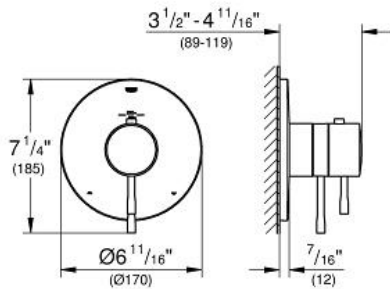

GROHFLEX ESSENCE

Dual function thermostatic trim with control module

MODEL # 19988

Pure Freude an Wasser

GROHE America, Inc | 200 North Gary Avenue, Suite G, Roselle, IL 60172
Phone: +1 (800) 444-7643 | Fax: +1 (800) 225-2778 | us-customerservice@grohe.com

Product Description:

Dual function thermostatic trim with control module

Standard Specification:

- For shower/tubs with non-diverter tub spout or for 2 shower outlet applications
- GROHE TurboStat® technology
- Integrated volume control
- 2-way diverter function
- 1 axis operation
- Requires GrohFlex™ universal rough-in box (35 026 000) (sold separately)
- GROHE StarLight® finish

Applicable Codes & Standards:

- ASME A112.18.1/CSA B125.1

Color:

- 19988 001 chrome
- 19988 EN1 brushed nickel