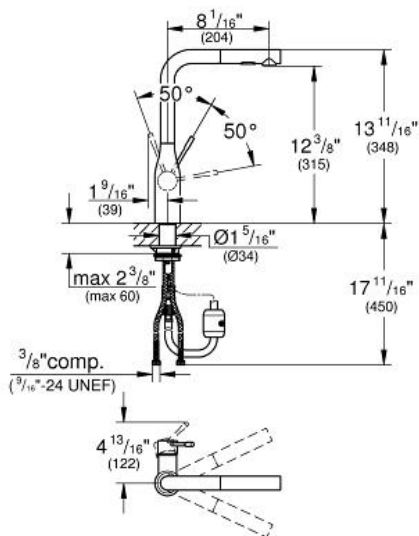

ESSENCE
Single-lever sink mixer 1/2"
MODEL # 30271

Pure Freude an Wasser

GROHE America, Inc | 200 North Gary Avenue, Suite G, Roselle, IL 60172
Phone: +1 (800) 444-7643 | Fax: +1 (800) 225-2778 | us-customerservice@grohe.com

Product Description:
Single-lever sink mixer 1/2"

Standard Specification:

- High spout
- Single hole installation
- GROHE Starlight® finish
- **GROHE SilkMove®** ceramic cartridge
- **Pull-out Dual Spray Control** - switches back and forth between regular flow and spray
- Automatic return to aerator
- Swivel Spout
- Swivel area 360°
- Integrated non-return valve
- Protected against backflow
- Stainless Steel Braided Flexible Supplies
- Quick installation system
- Min. recommended pressure 15 psi

Color:

- 30271 000 chrome
- 30271 DC0 supersteel