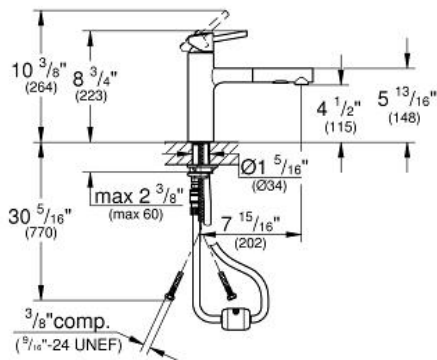

CONCETTO Single-lever sink mixer 1/2"

MODEL # 31453

Pure Freude an Wasser

GROHE America, Inc | 200 North Gary Avenue, Suite G, Roselle, IL 60172
Phone: +1 (800) 444-7643 | Fax: +1 (800) 225-2778 | us-customerservice@grohe.com

Product Description: Single-lever sink mixer 1/2"

Standard Specification:

- Medium spout
- Single hole installation
- **GROHE SilkMove®** ceramic cartridge
- **GROHE StarLight®** finish
- Adjustable flow rate limiter
- Swivel cast spout
- Swivel area 100°
- **Pull-out locking dual spray control - switches back and forth between regular flow and spray**
- **SpeedClean®** anti-lime system
- Automatic returning
- Integrated non-return valve
- Locking Push Button Control - to switch from regular flow to spray
- Automatic return to aerator
- Flexible hose connections
- Quick installation system
- **Protected against backflow**
- **GROHE SuperSteel Infinity Finish™**