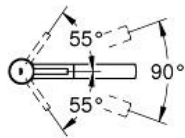

Product Description: Single-lever sink mixer 1/2"

Standard Specification:

- Medium spout
- Single hole installation
- **GROHE SilkMove®** ceramic cartridge
- **GROHE StarLight®** finish
- Adjustable flow rate limiter
- Swivel cast spout
- Swivel area 100°
- **Pull-out locking dual spray control - switches back and forth between regular flow and spray**
- **SpeedClean®** anti-lime system
- Automatic returning
- Integrated non-return valve
- Locking Push Button Control - to switch from regular flow to spray
- Automatic return to aerator
- Flexible hose connections
- Quick installation system
- **Protected against backflow**
- **GROHE SuperSteel Infinity Finish™**