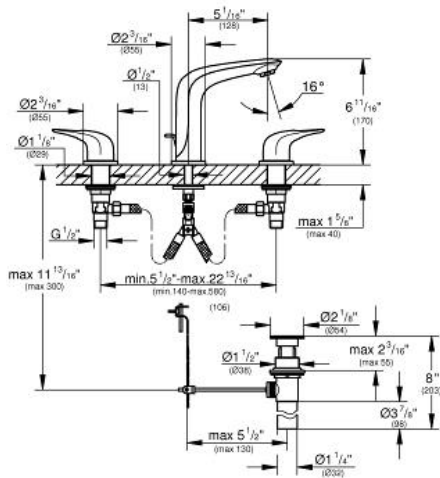

EUROSTYLE Three-hole basin mixer 1/2" S-Size

MODEL # 20486

Pure Freude an Wasser

GROHE America, Inc | 200 North Gary Avenue, Suite G, Roselle, IL 60172
Phone: +1 (800) 444-7643 | Fax: +1 (800) 225-2778 | us-customerservice@grohe.com

Product Description: Three-hole basin mixer 1/2" S-Size

Standard Specification:

- Metal handles
- Ceramic cartridge
- **GROHE StarLight®** finish
- **GROHE EcoJoy®**
- 1 1/4" pop-up waste set
- Stainless Steel Braided Flexible Supplies
- Union nut with 7/16" drilling
- **GROHE QuickFix®** rapid installation system