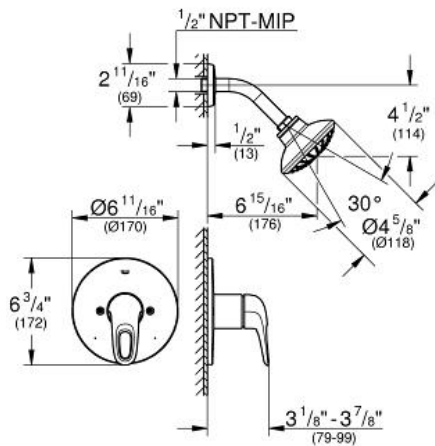

# EUROSTYLE Pressure Balance Valve Shower Combination

MODEL # 35060

*Pure Freude an Wasser*

**GROHE**

GROHE America, Inc | 200 North Gary Avenue, Suite G, Roselle, IL 60172  
Phone: +1 (800) 444-7643 | Fax: +1 (800) 225-2778 | us-customerservice@grohe.com

## Standard Specification:

Consisting of:

Pressure Balance Valve (19 989)

- Without concealed body

- Final installation set for:

GrohSafe® Universal Pressure Rough-In Valve (35 015 000)

- Shower head: Euphoria 110 Mono, 1 spray,

2.0gpm (27 810)

- Shower arm

- **GROHE StarLight®** finish