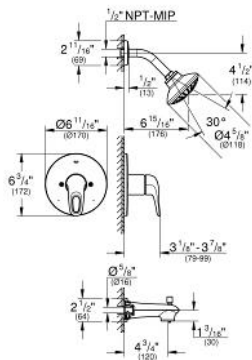

Product Description:

Pressure balance valve shower / bath combination

Standard Specification:

Consisting of:

Pressure Balance Valve (19 989)

- Without concealed body
- Final installation set for:
GrohSafe® Universal Pressure Rough-In Valve (35 015 000)
- Shower head: Euphoria 110 Mono, 1 spray, 2.0gpm (27 810)
- Shower arm
- Diverter tub spout (13 379)
- **GROHE StarLight®** finish