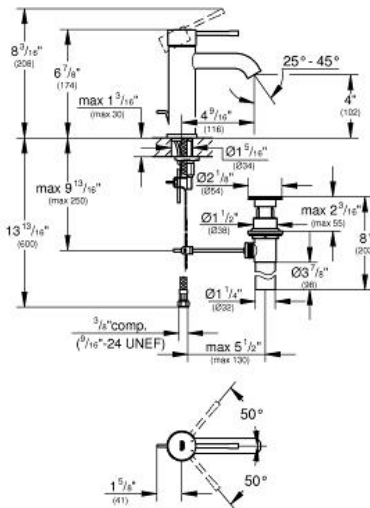

ESSENCE  
Single-lever bath faucet  
S-Size

MODEL # 23592

GROHE America, Inc | 200 North Gary Avenue, Suite G, Roselle, IL 60172  
Phone: +1 (800) 444-7643 | Fax: +1 (800) 225-2778 | us-customerservice@grohe.com

Pure Freude an Wasser

**Product Description:**  
Single-lever bath faucet  
S-Size

**Standard Specification:**

- Single hole installation
- **GROHE SilkMove®** ceramic cartridge
- With temperature limiter
- **GROHE StarLight®** finish
- **GROHE EcoJoy®** Mousseur 1.2 gpm
- 1 1/4" pop-up waste set
- **GROHE AquaGuide** adjustable flow control
- Stainless Steel Braided Flexible Supplies
- **GROHE QuickFix®** installation system
- Metal lever