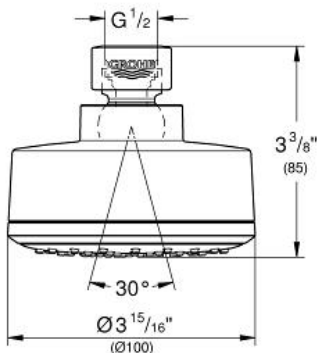

*Pure Freude an Wasser*

**Product Description:**  
Head shower 1 spray

**Standard Specification:**

- Rain spray pattern
- Rotating ball joint  $\pm 15^\circ$
- 1/2" Connection thread
- Max Flow Rate 2.0 gpm (7.6 L/min)
- **GROHE EcoJoy**® technology for less water and perfect flow
- **GROHE DreamSpray**® perfect spray pattern
- **GROHE StarLight**® finish
- **SpeedClean**® anti-lime system
- **Inner WaterGuide** for a longer life
- Suitable for instantaneous heater
- Min. recommended pressure: 15 psi