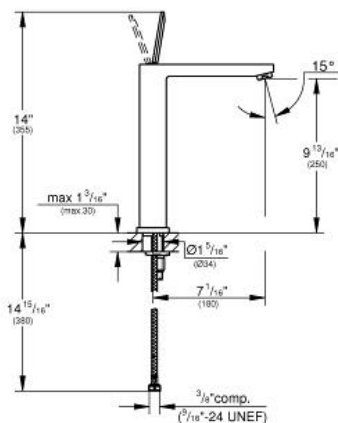

# EUROCUBE JOY Lavatory Centerset XL-Size

MODEL # 23662

GROHE America, Inc | 200 North Gary Avenue, Suite G, Roselle, IL 60172  
Phone: +1 (800) 444-7643 | Fax: +1 (800) 225-2778 | us-customerservice@grohe.com

## Product Description: Lavatory Centerset XL-Size