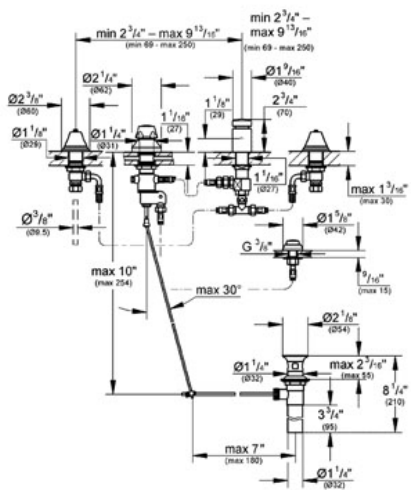

### Product Description: 3-Hole Bidet Mixer

#### Standard Specification:

- GROHE StarLight® finish
- Handles sold separately
- Rim flush/bidet spray
- With anti-siphon device
- Pressure resistant flexible connection hoses
- For Geneva cross and lever handles (18 733 / 18 734)