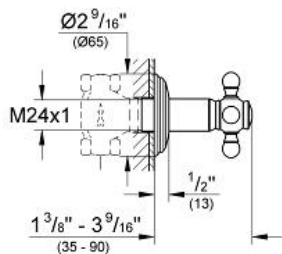

GENEVA  
Volume Control Trim  
MODEL # 19829

Pure Freude an Wasser

GROHE

GROHE America, Inc | 200 North Gary Avenue, Suite G, Roselle, IL 60172  
Phone: +1 (800) 444-7643 | Fax: +1 (800) 225-2778 | us-customerservice@grohe.com

**Product Description:**  
Volume Control Trim

**Standard Specification:**

- For use with Rough-In Valve (29 273) (1/2" NPT) or (29 274) (3/4" NPT)
- For matching handle caps to replace the standard white caps see item (45 953)
- **GROHE StarLight®** finish

**Applicable Codes & Standards:**

- Energy Policy Act of 1992
- ASME A112.18.1/CSA B125.1

**Color:**

- 19829 000 chrome
- 19829 BE0 sterling / brilliant nickel
- 19829 EN0 brushed nickel
- 19829 ZB0 oil rubbed bronze