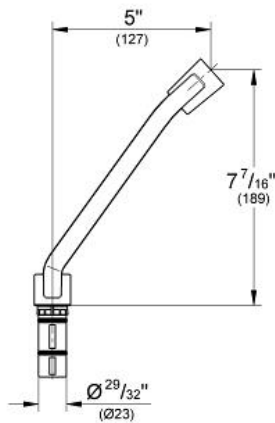

Product Description: Shower Bar Extension

Standard Specification:

- GROHE StarLight® finish
- For use with shower bar (28 819) or (28 797)
- Allows Rainshower hand-held to be used in an overhead position