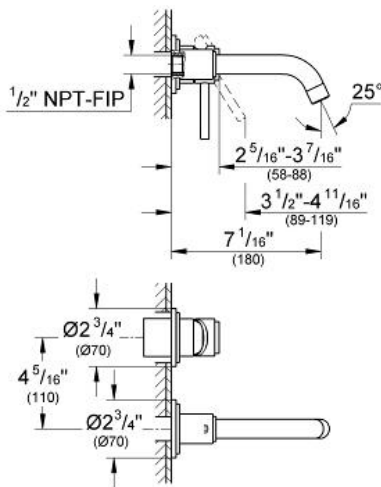

ATRIO Two-Hole Basin Mixer S-Size

MODEL # 19291

GROHE America, Inc | 200 North Gary Avenue, Suite G, Roselle, IL 60172
Phone: +1 (800) 444-7643 | Fax: +1 (800) 225-2778 | us-customerservice@grohe.com

Pure Freude an Wasser

Product Description: Two-Hole Basin Mixer S-Size

Standard Specification:

- Wall mount
- Final installation set for:
 - 32 641
- Without concealed body
- **GROHE StarLight®** finish
- Separate escutcheons \varnothing 2 3/4"
- 7 1/16" (180 mm) spout
- Center distance 4 5/16" (110 mm)