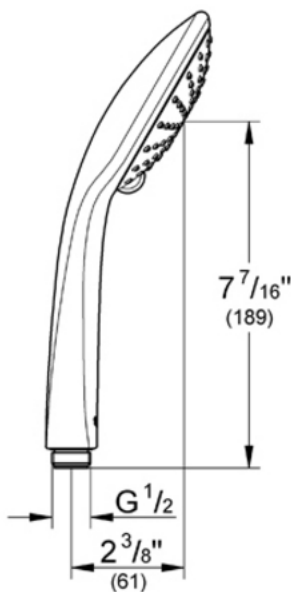

## 27 238 Hand Shower

### Flow Rate

---

2.5 gpm at 80 psi (9.5 lpm)