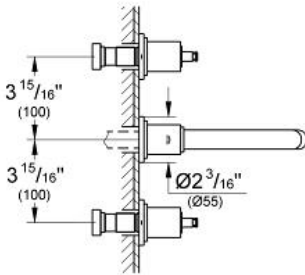

Pure Freude an Wasser

GROHE

**Product Description:**  
Three-hole basin mixer  
M-Size

**Standard Specification:**

- Wall mount
- GROHE StarLight® finish
- GROHE WaterCare™
- Valves hot/cold with 1/2" cartridge (90°)
- 7 1/6" (180 mm) spout
- Center distance (7 7/8")
- Handles sold separately
- Requires Vessel Rough-In Valve 33885
- For vessel sink pop-up drain 28 754
- Max Flow Rate 1.5 gpm (5.7 L/min)
- Less handles – order (18 026) or (18 027)(sold separately)

**Applicable Codes & Standards:**

- Energy Policy Act of 1992
- NSF 61
- ASME A112.18.1/CSA B125.1
- US Federal and State material regulations
- EPA WaterSense®

**Color:**

- 20173 000 chrome
- 20173 ENA brushed nickel
- 20173 EN0 brushed nickel