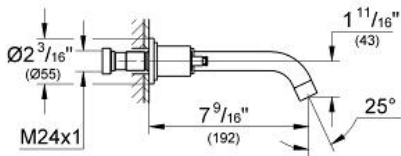

Pure Freude an Wasser

GROHE

**Product Description:**  
Three-hole basin mixer  
M-Size

**Standard Specification:**

- Wall mount
- GROHE StarLight® finish
- GROHE WaterCare™
- Valves hot/cold with 1/2" cartridge (90°)
- 7 1/6" (180 mm) spout
- Center distance (7 7/8")
- Handles sold separately
- Requires Vessel Rough-In Valve 33885
- For vessel sink pop-up drain 28 754
- Max Flow Rate 1.5 gpm (5.7 L/min)
- Less handles – order (18 026) or (18 027)(sold separately)

**Applicable Codes & Standards:**

- Energy Policy Act of 1992
- NSF 61
- ASME A112.18.1/CSA B125.1
- US Federal and State material regulations
- EPA WaterSense®

**Color:**

- 20173 000 chrome
- 20173 ENA brushed nickel
- 20173 EN0 brushed nickel