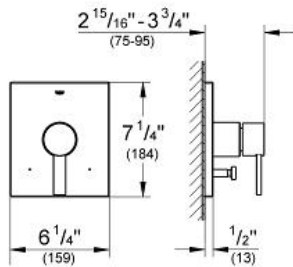

ALLURE
Pressure Balance Valve Trimset
MODEL # 19376

Pure Freude an Wasser

GROHE America, Inc | 200 North Gary Avenue, Suite G, Roselle, IL 60172
Phone: +1 (800) 444-7643 | Fax: +1 (800) 225-2778 | us-customerservice@grohe.com

Product Description:
Pressure Balance Valve Trimset

Standard Specification:

- Final installation set for:
- For use with Grohsafe Rough-In Valve (35 016 000)
- **GROHE StarLight®** finish
- Automatic diverter: bath/shower
- Metal escutcheon
- Metal lever handle
- Escutcheon and shaft sealings
- Covered attachment