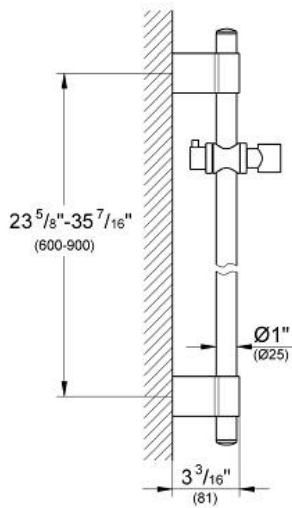

RAINSHOWER® 36" Shower Bar

MODEL # 28819

Pure Freude an Wasser

GROHE America, Inc | 200 North Gary Avenue, Suite G, Roselle, IL 60172
Phone: +1 (800) 444-7643 | Fax: +1 (800) 225-2778 | us-customerservice@grohe.com

Product Description: 36" Shower Bar

Standard Specification:

- With wall holders
- **GROHE QuickFix®** (adjustable distance between wall shower holders for adaption to existing drillings)
- Suitable for Relexa handshowers:
 - Trio (28 793)
 - Champagne spray (28 794)
 - Massage (28 795)
 - Five (28 796)
- Suitable for Rainshower handshowers:
 - 5 1/8" Classic (28 764)
 - 6 1/4" Classic (28 765)
 - 5 1/8" Cosmopolitan (28 755)
 - 6 1/4" Cosmopolitan (28 756)
- **GROHE StarLight®** finish

Applicable Codes & Standards:

- Energy Policy Act of 1992
- ASME A112.18.1/CSA B125.1

Color:

- 28819 001 chrome
- 28819 EN1 brushed nickel