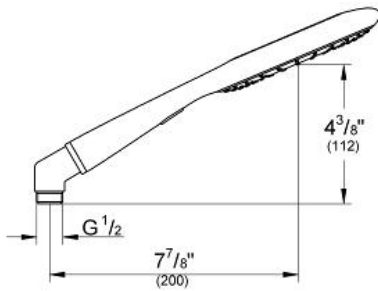

Product Description:

Hand shower 2 sprays

Standard Specification:

- Eco function (reduction of flow rate)
- Metal elbow adapter for the combination of hand showers with shower hoses
- GROHE EcoJoy®
- **GROHE DreamSpray®** perfect spray pattern
- **GROHE StarLight®** finish
- **SpeedClean®** anti-lime system
- Universal mounting system (fits all standard shower hoses)
- Suitable for instantaneous heater
- Max Flow Rate 2.5 gpm at 80 psi (9.5 L/min)
- Min. recommended pressure: 15 psi