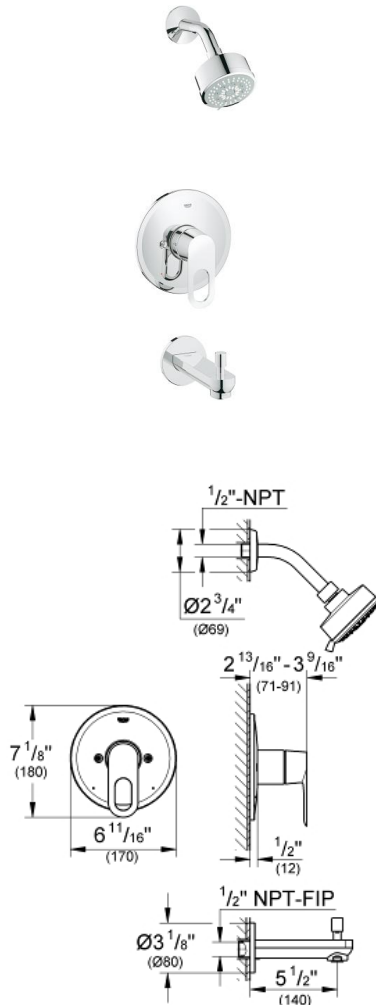

BAULOOP
Shower/Tub Combination
MODEL # 26017000

Pure Freude
an Wasser

GROHE

ADA

Product Description:
BAULOOP
Shower/Tub Combination

Standard Specification:

- Single lever valve
- For use with GrohSafe Rough-In Valve (35 015 000)
- Without concealed body
- Automatic diverter: bath/shower
- Metal lever handle
- Escutcheon and shaft sealing
- Bath spout (13 287)
- **GROHE SilkMove**
- **GROHE StarLight** chrome finish
- **GROHE EcoJoy** technology for less water and perfect flow
- **GROHE DreamSpray** perfect flow
- Single Lever handle
- New Tempesta Cosmopolitan 100 (26 078), 1.75 gpm

Applicable Codes & Standards:

- Energy Policy Act of 1992
- ASME A112.18.1/CSA B125.1
- ICC/ANSI A117.1

Color:

- 26017000 StarLight Chrome