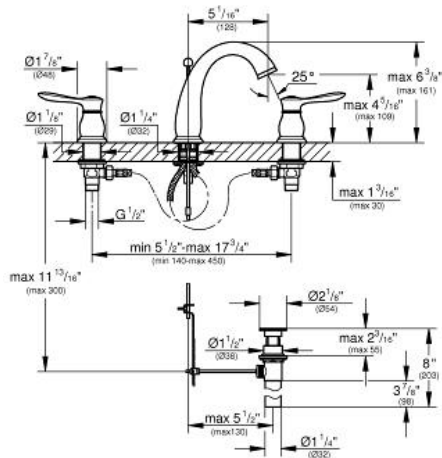

PARKFIELD
8" Lavatory Wideset
MODEL # 20390

Pure Freude an Wasser

GROHE America, Inc | 200 North Gary Avenue, Suite G, Roselle, IL 60172
Phone: +1 (800) 444-7643 | Fax: +1 (800) 225-2778 | us-customerservice@grohe.com

Product Description:
8" Lavatory Wideset

Standard Specification:

- GROHE EcoJoy® technology for less water and perfect flow
- Spout with flow control
- GROHE StarLight® finish
- 1/2" ceramic cartridge (90° turn)
- Quick installation system
- Pop-up waste set
- Pressure resistant flexible connection hoses (between spout and side valves)
- Max Flow Rate 1.5 gpm (5.7 L/min)

Applicable Codes & Standards:

- Energy Policy Act of 1992
- NSF 61
- ASME A112.18.1/CSA B125.1
- US Federal and State material regulations
- EPA WaterSense®
- ICC/ANSI A117.1

Color:

- 20390 000 chrome
- 20390 00A chrome
- 20390 EN0 brushed nickel
- 20390 ENA brushed nickel