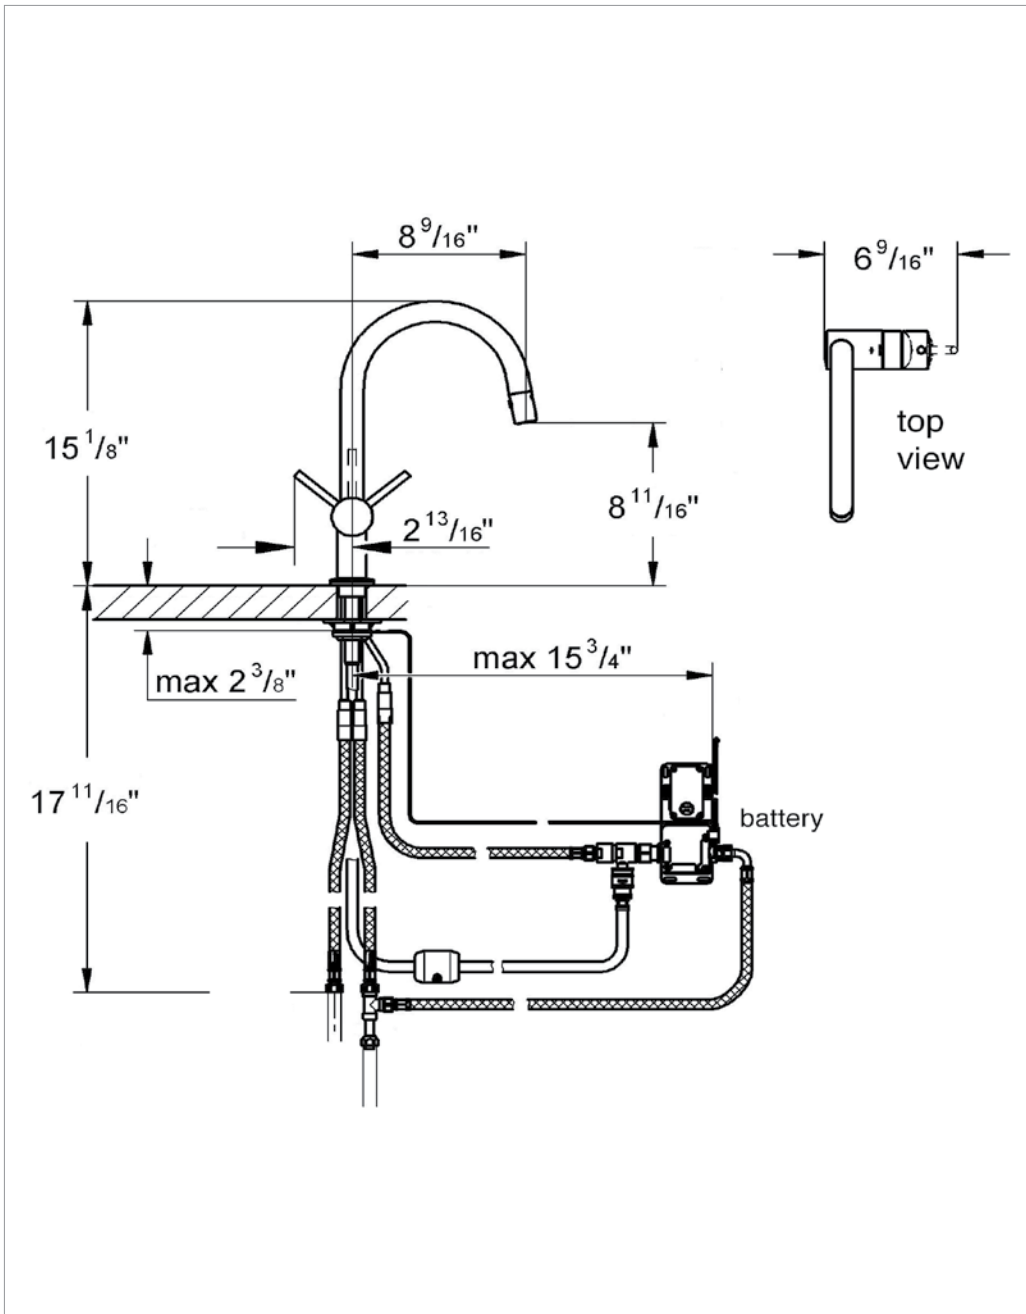

Ergonomic pull-down spray offers full sink coverage

Convenient faucet height allows clearance to wash tall pots

Use the lever to adjust temperature and water flow. Our GROHE SilkMove® cartridge ensures precise temperature adjustment and smooth, near friction-free performance

Don't waste water!
Automatic safety stop of water flow after 60 seconds

180° spout rotation gives full sink coverage

GROHE

ENJOY WATER®

www.grohe.us/mintatouch

GROHE MINTA TOUCH THE FAUCET STAYS CLEAN EVEN WHEN HANDS ARE NOT

- Dual spray pull down faucet
- Push-button locking spray
- 15 1/8" faucet height
- 180° swivel spout
- 8 11/16" aerator height
- Projection 8.58"
- GROHE SilkMove® 1 13/16" ceramic cartridge
- SpeedClean® Anti-Lime spray head
- 1.75 gpm flow rate
- CALGreen compliant
- Backflow preventer
- Solenoid valve
- Rapid installation system
- Stainless braided flex lines
- 6 V lithium battery, CE approved, est. battery life 2-4 years (indication of battery life through pulses of water)

- Safety shutdown circuit (when battery is nearly empty)
- Automatic safety stop of water flow after 60 seconds (factory set)
- Delivers cold water initially in touch mode; Adjust temperature by using the handle