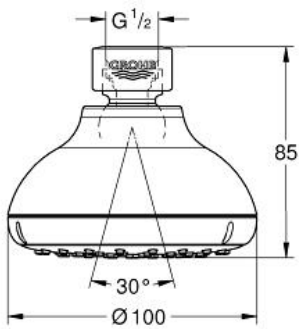

Product Description:
Head shower 1 spray

Standard Specification:

- Rain spray pattern
- Rotating ball joint $\pm 15^\circ$
- 1/2" Connection thread
- Flow restrictor (1.4 gpm)
- **GROHE EcoJoy**® technology for less water and perfect flow
- **GROHE DreamSpray**® perfect spray pattern
- **GROHE StarLight**® finish
- **SpeedClean**® anti-lime system
- **Inner WaterGuide** for a longer life
- Suitable for instantaneous heater
- Min. recommended pressure 15 psi
- Max Flow Rate 1.5 gpm (5.7 L/min)