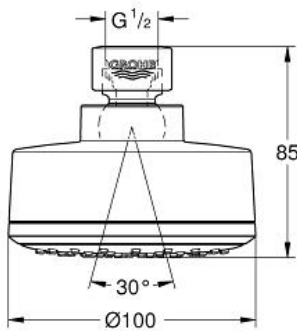

Pure Freude an Wasser

Product Description:
Head shower 1 spray

Standard Specification:

- Rain spray pattern
- Rotating ball joint $\pm 15^\circ$
- 1/2" Connection thread
- Flow restrictor (1.4 gpm)
- **GROHE EcoJoy**® technology for less water and perfect flow
- **GROHE DreamSpray**® perfect spray pattern
- **GROHE StarLight**® finish
- **SpeedClean**® anti-lime system
- **Inner WaterGuide** for a longer life
- Suitable for instantaneous heater
- Min. recommended pressure: 15 psi
- Max Flow Rate: 1.5 gpm (5.7 L/min)