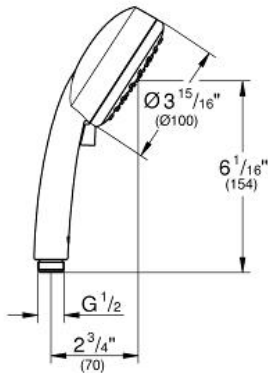

**Product Description:**  
Hand shower 2 sprays

**Standard Specification:**

- 2 adjustable spray patterns: Rain, Jet
- GROHE EcoJoy® 1.5 gpm flow restrictor
- GROHE DreamSpray® perfect spray pattern
- GROHE StarLight® finish
- SpeedClean® anti-lime system
- Inner WaterGuide for a longer life
- Universal mounting system (fits all standard shower hoses)
- Suitable for instantaneous heater
- Min. recommended pressure: 15 psi