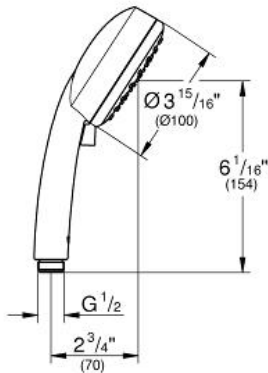

Product Description:
Hand shower 2 sprays

Standard Specification:

- 2 adjustable spray patterns: Rain, Jet
- GROHE EcoJoy®
- GROHE DreamSpray® perfect spray pattern
- GROHE StarLight® finish
- Inner WaterGuide for a longer life
- SpeedClean® anti-lime system
- Universal mounting system (fits all standard shower hoses)
- Suitable for instantaneous heater
- Min. recommended pressure: 15 psi
- Blister pack