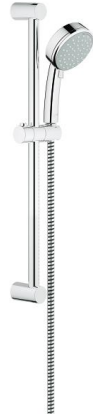

NEW TEMPESTA  
COSMOPOLITAN 100  
Shower rail set 2 sprays

MODEL # 27578

Pure Freude an Wasser

GROHE America, Inc | 200 North Gary Avenue, Suite G, Roselle, IL 60172  
Phone: +1 (800) 444-7643 | Fax: +1 (800) 225-2778 | us-customerservice@grohe.com

**Product Description:**  
Shower rail set 2 sprays

- Standard Specification:**
- GROHE EcoJoy® 1.5 gpm flow restrictor
  - GROHE DreamSpray® perfect spray pattern
  - GROHE StarLight® finish
  - SpeedClean® anti-lime system
  - Inner WaterGuide for a longer life
  - Suitable for instantaneous heater
  - Min. recommended pressure: 15 psi

- Color:**
- 27578 10E chrome
  - 27578 00E chrome