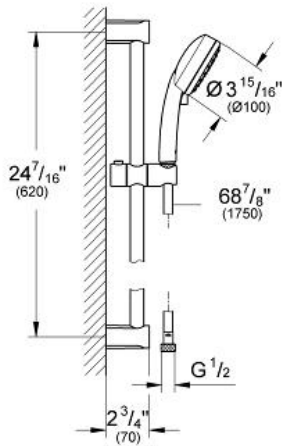

NEW TEMPESTA  
COSMOPOLITAN 100  
Shower rail set 2 sprays

MODEL # 27578

Pure Freude an Wasser

GROHE America, Inc | 200 North Gary Avenue, Suite G, Roselle, IL 60172  
Phone: +1 (800) 444-7643 | Fax: +1 (800) 225-2778 | us-customerservice@grohe.com

**Product Description:**  
Shower rail set 2 sprays

- Standard Specification:**
- GROHE EcoJoy® 1.5 gpm flow restrictor
  - GROHE DreamSpray® perfect spray pattern
  - GROHE StarLight® finish
  - SpeedClean® anti-lime system
  - Inner WaterGuide for a longer life
  - Suitable for instantaneous heater
  - Min. recommended pressure: 15 psi

- Color:**
- 27578 10E chrome
  - 27578 00E chrome