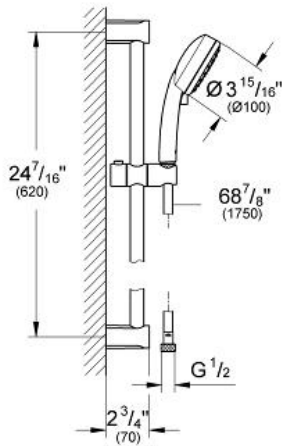

NEW TEMPESTA COSMOPOLITAN 100 Shower rail set 2 sprays

MODEL # 26076

Pure Freude an Wasser

GROHE America, Inc | 200 North Gary Avenue, Suite G, Roselle, IL 60172
Phone: +1 (800) 444-7643 | Fax: +1 (800) 225-2778 | us-customerservice@grohe.com

Product Description: Shower rail set 2 sprays

Standard Specification:

- GROHE EcoJoy®
- GROHE DreamSpray® perfect spray pattern
- GROHE StarLight® finish
- SpeedClean® anti-lime system
- Inner WaterGuide for a longer life
- Suitable for instantaneous heater
- Min. recommended pressure: 15 psi

Color:

- 26076 001 chrome
- 26076 000 chrome
- 26076 EN1 brushed nickel
- 26076 EN0 brushed nickel