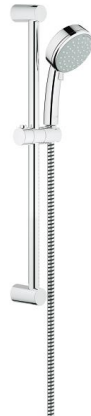

NEW TEMPESTA COSMOPOLITAN 100 Shower rail set 2 sprays

MODEL # 26076

Pure Freude an Wasser

GROHE America, Inc | 200 North Gary Avenue, Suite G, Roselle, IL 60172
Phone: +1 (800) 444-7643 | Fax: +1 (800) 225-2778 | us-customerservice@grohe.com

Product Description: Shower rail set 2 sprays

Standard Specification:

- GROHE EcoJoy®
- GROHE DreamSpray® perfect spray pattern
- GROHE StarLight® finish
- SpeedClean® anti-lime system
- Inner WaterGuide for a longer life
- Suitable for instantaneous heater
- Min. recommended pressure: 15 psi

Color:

- 26076 001 chrome
- 26076 000 chrome
- 26076 EN1 brushed nickel
- 26076 EN0 brushed nickel