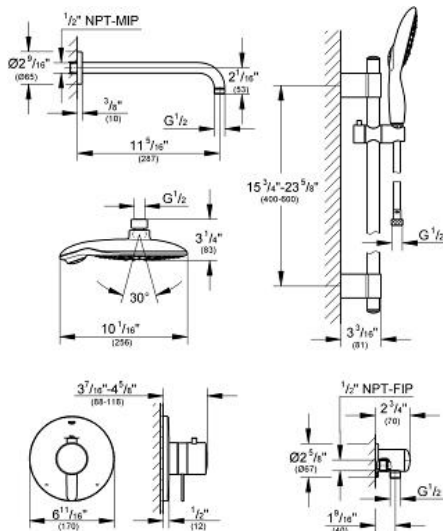

GROHFLEX SHOWER SET

Thermostat valve

MODEL # 35052

Pure Freude an Wasser

GROHE America, Inc | 200 North Gary Avenue, Suite G, Roselle, IL 60172
Phone: +1 (800) 444-7643 | Fax: +1 (800) 225-2778 | us-customerservice@grohe.com

Product Description:

Thermostat valve

Standard Specification:

- Shower combination
 - Consisting of:
 - Power&Soul® shower head (27 767)
 - Rainshower™ 12" shower arm (28 577)
 - GrohFlex® shower/hand shower THM trim & valve (19 878)
 - Power&Soul® shower set (27 736)
- Cosmopolitan THM
- Relexa® wall union (28 672 000 / 28 627 EN0)
- Requires GrohFlex® Universal Rough-In Box (35 026)

Applicable Codes & Standards:

- Energy Policy Act of 1992
- ASME A112.18.1/CSA B125.1

Color:

- 35052 000 chrome