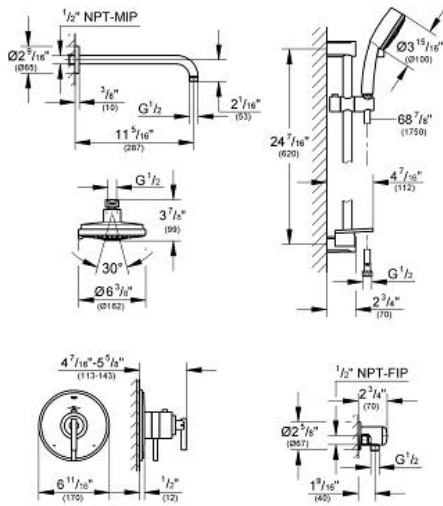

GROHFLEX SHOWER SET

Thermostat valve

MODEL # 35056

Pure Freude an Wasser

GROHE America, Inc | 200 North Gary Avenue, Suite G, Roselle, IL 60172
 Phone: +1 (800) 444-7643 | Fax: +1 (800) 225-2778 | us-customerservice@grohe.com

Product Description:

Thermostat valve

Standard Specification:

- Rainshower™ Cosmopolitan 160 shower head - 4 sprays, 2.5 gpm (27135)
- Rainshower™ 12" shower arm (28 577)
- GrohFlex THM Timeless dual function (19849000)
- New Tempesta® Cosmopolitan 100 shower set - 4 sprays, 2.5 gpm (27577)
 Requires GrohFlex® Universal Rough-In Box (35 026)
- Relexa® wall union (28 672 000 / 28 627 EN0)