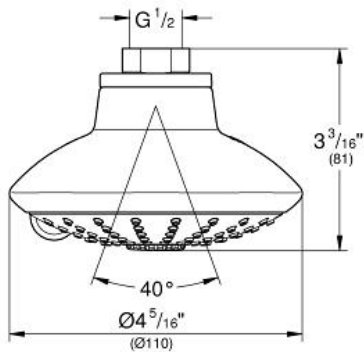

Product Description:
Head shower 3 sprays

Standard Specification:
Rain, SmartRain®, Massage

- 1/2" Connection thread
- GROHE EcoJoy® 2.4 g flow limiter
- GROHE DreamSpray® perfect flow
- GROHE StarLight® finish
- SpeedClean® anti-lime system