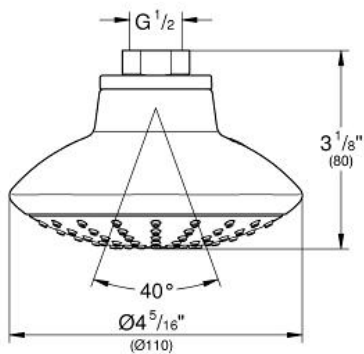

Product Description: Head shower 1 spray

Standard Specification:

- 1/2" Connection thread
- GROHE EcoJoy®
- GROHE DreamSpray® perfect flow
- GROHE StarLight® finish
- SpeedClean® anti-lime system

Applicable Codes & Standards:

- ASME A112.18.1/CSA B125.1
- EPA WaterSense®

Color:

- 27810 000 chrome
- 27810 001 chrome
- 27810 EN1 brushed nickel