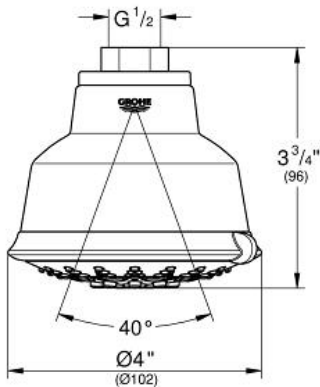

Product Description: Head Shower 5 sprays

Standard Specification:

- 1/2" Connection thread
- GROHE EcoJoy® 2.4 g flow limiter
- GROHE DreamSpray® perfect flow
- GROHE StarLight® finish
- SpeedClean® anti-lime system
- Inner WaterGuide for a longer life

Applicable Codes & Standards:

- ASME A112.18.1/CSA B125.1

Color:

- 27126 000 chrome
- 27126 001 chrome
- 27126 BE0 sterling / brilliant nickel
- 27126 BE1 sterling / brilliant nickel
- 27126 EN0 brushed nickel
- 27126 EN1 brushed nickel
- 27126 ZB1 oil rubbed bronze
- 27126 ZB0 oil rubbed bronze