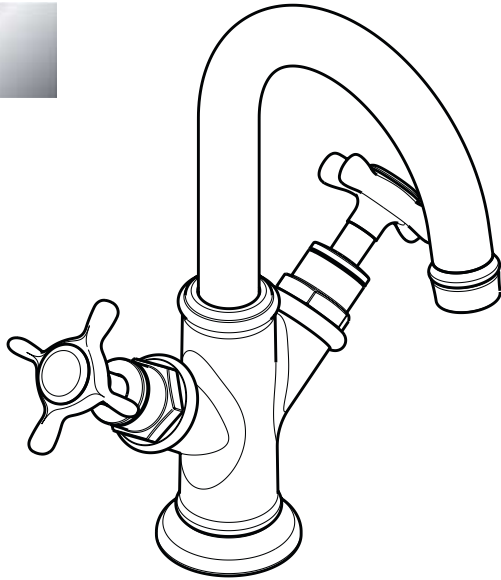

Axor Montreux 2-Handle Lavatory Faucet

16505XX1

ECO
RIGHT

Product Features

- Traditional cross handles with 90° ceramic cartridges
- Single hole installation
- Solid brass
- Spout swivels 150°
- Includes pop-up drain
- 1.5 gpm max.

Available Finishes

Chrome	16505001
Brushed Nickel	16505821
Polished Nickel	16505831

Optional Accessories

Cap kit set	16911XX0
-------------	----------

The measurements shown are for reference only.

Products and specifications shown are subject to change without notice.