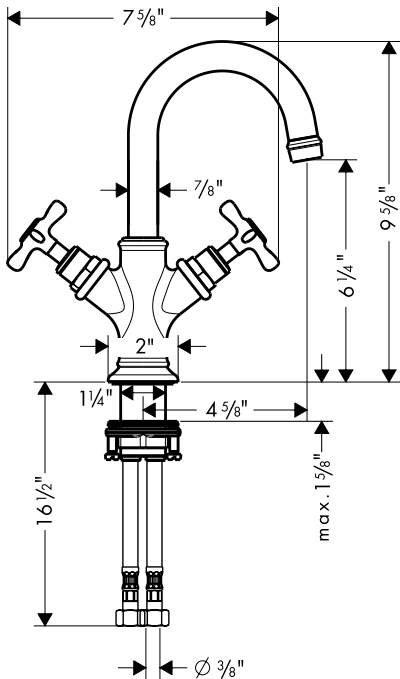

Axor Montreux 2-Handle Lavatory Faucet

16505XX1

ECO
RIGHT

Product Features

- Traditional cross handles with 90° ceramic cartridges
- Single hole installation
- Solid brass
- Spout swivels 150°
- Includes pop-up drain
- 1.5 gpm max.

Available Finishes

Chrome	16505001
Brushed Nickel	16505821
Polished Nickel	16505831

Optional Accessories

Cap kit set	16911XX0
-------------	----------

The measurements shown are for reference only.

Products and specifications shown are subject to change without notice.

Specification sheet revised 5/2010