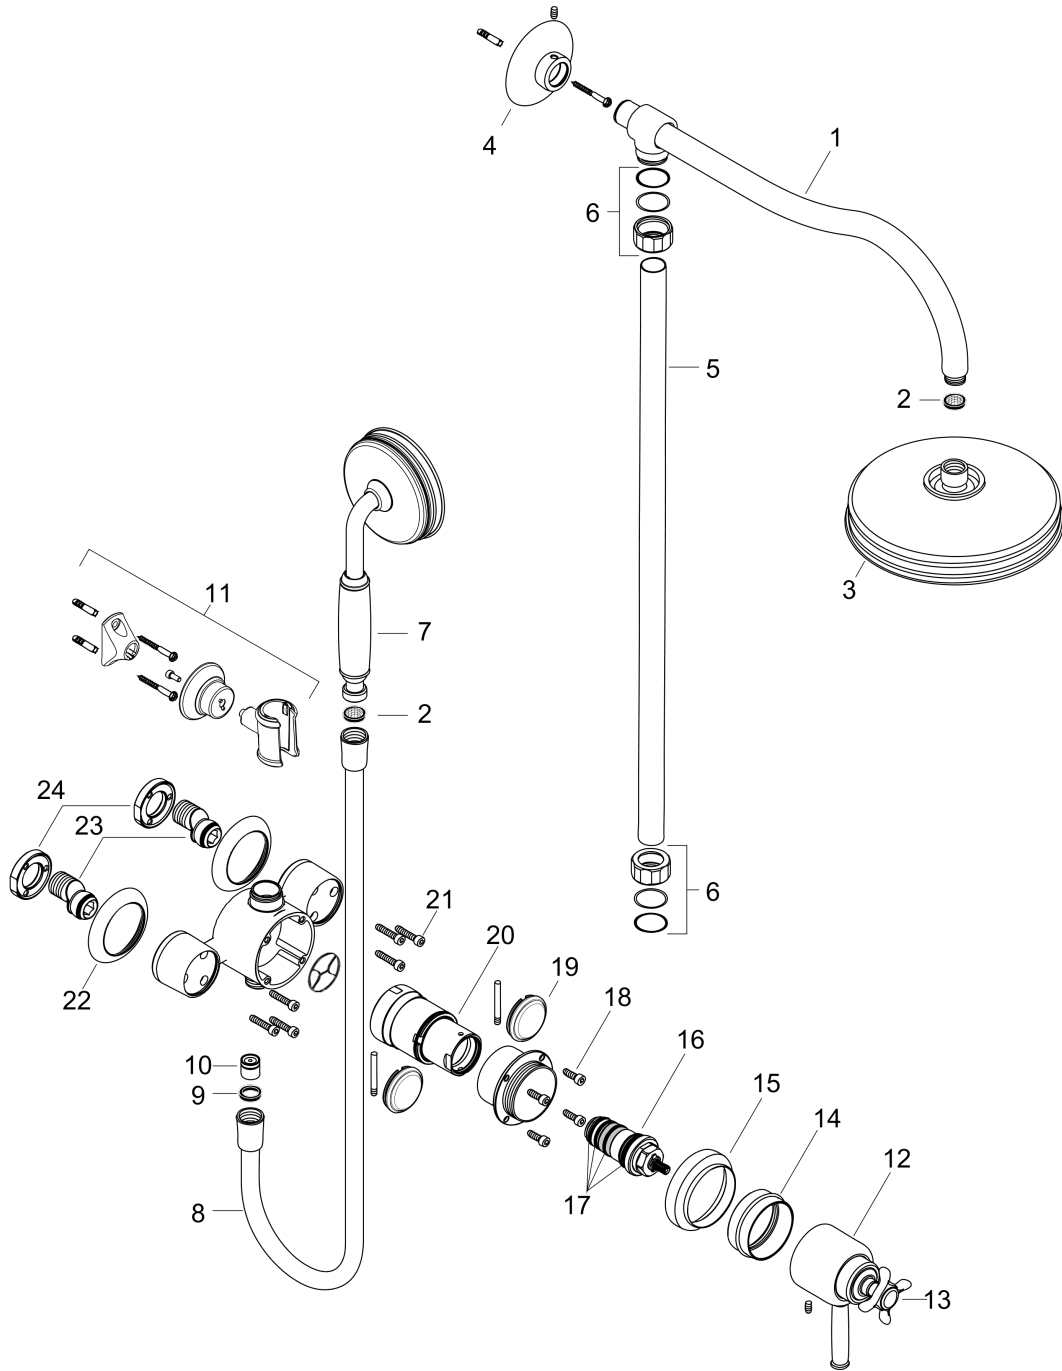

Axor Montreux
Axor Montreux Showerpipe
 Finishes : **Brushed Nickel** Part no. : **16570821**

Description

Features

- Shower outlet flow: 2.5 GPM
- Anti-scald 100° safety stop
- Integrated volume control/diverter for 2 functions
- Exposed installation

Comprised of

- Axor Montreux 1-Jet Handshower (#16320USA)
- Showerhead, 10" (#28474USA)
- Metal Showerhose, 63" (#28116XXX)

Item details

List Price \$ 3,937.00

Technology

Compliance

Product image

Scale drawing

Axor Montreux
Axor Montreux Showerpipe
Finishes : **Brushed Nickel** Part no. : **16570821**

Exploded drawing

Year of production: >06/06

Axor Montreux
Axor Montreux Showerpipe

Finishes : **Brushed Nickel** Part no. : **16570821**

Spare parts list

Year of production: >06/06

Pos.	Description	Part no.	Price	PU
1	shower arm	96747820	-	1
2	filter packing	94246000	-	1
3	showerhead cpl.	28474821	-	1
4	wall flange	96745820	-	1
5	pipe 1200 mm	95665820	-	1
6	sleeve nut	96746820	-	1
7	handshower	16320821	-	1
8	hose	28276823	-	1
9	seal	98058000	-	1
10	set of non return valves DW 15	94074000	-	1
11	shower holder	16325820	-	1
12	handle for thermostat	16596820	-	1
13	set of screw covers, cold / hot water / neutral	97987000	-	1
14	nut	96738820	-	1
15	escutcheon	96739820	-	1
16	thermostat cartridge	94282000	-	1
17	sealing set	95037000	-	1
18	hexagon socket screw M5x25	97664000	-	1
19	cover	96748820	-	1
20	shut off unit with selector	96740000	-	1
21	hexagon socket screw M5x12	98639000	-	1
22	escutcheon	96741820	-	1
23	set of S-unions	96742001	-	1
24	straining ring	97832000	-	1
a	pipe 1450 mm	96770820	-	1