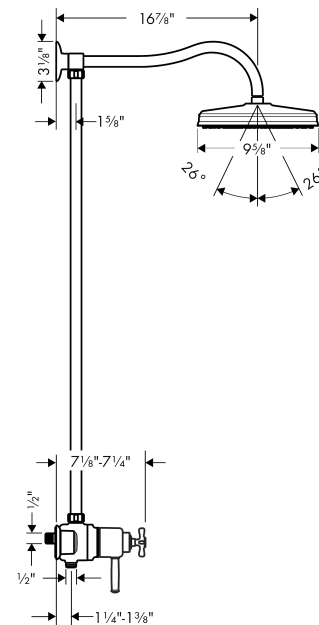

Axor Montreux
Axor Montreux Showerpipe
 Finishes : **Brushed Nickel** Part no. : **16570821**

Description

Features

- Shower outlet flow: 2.5 GPM
- Anti-scald 100° safety stop
- Integrated volume control/diverter for 2 functions
- Exposed installation

Comprised of

- Axor Montreux 1-Jet Handshower (#16320USA)
- Showerhead, 10" (#28474USA)
- Metal Showerhose, 63" (#28116XXX)

Item details

List Price \$ 3,937.00

Technology

Compliance

Product image

Scale drawing

Axor Montreux
Axor Montreux Showerpipe
Finishes : **Brushed Nickel** Part no. : **16570821**

Exploded drawing

Year of production: >06/06

Axor Montreux
Axor Montreux Showerpipe

Finishes : **Brushed Nickel** Part no. : **16570821**

Spare parts list

Year of production: >06/06

Pos.	Description	Part no.	Price	PU
1	shower arm	96747820	-	1
2	filter packing	94246000	-	1
3	showerhead cpl.	28474821	-	1
4	wall flange	96745820	-	1
5	pipe 1200 mm	95665820	-	1
6	sleeve nut	96746820	-	1
7	handshower	16320821	-	1
8	hose	28276823	-	1
9	seal	98058000	-	1
10	set of non return valves DW 15	94074000	-	1
11	shower holder	16325820	-	1
12	handle for thermostat	16596820	-	1
13	set of screw covers, cold / hot water / neutral	97987000	-	1
14	nut	96738820	-	1
15	escutcheon	96739820	-	1
16	thermostat cartridge	94282000	-	1
17	sealing set	95037000	-	1
18	hexagon socket screw M5x25	97664000	-	1
19	cover	96748820	-	1
20	shut off unit with selector	96740000	-	1
21	hexagon socket screw M5x12	98639000	-	1
22	escutcheon	96741820	-	1
23	set of S-unions	96742001	-	1
24	straining ring	97832000	-	1
a	pipe 1450 mm	96770820	-	1