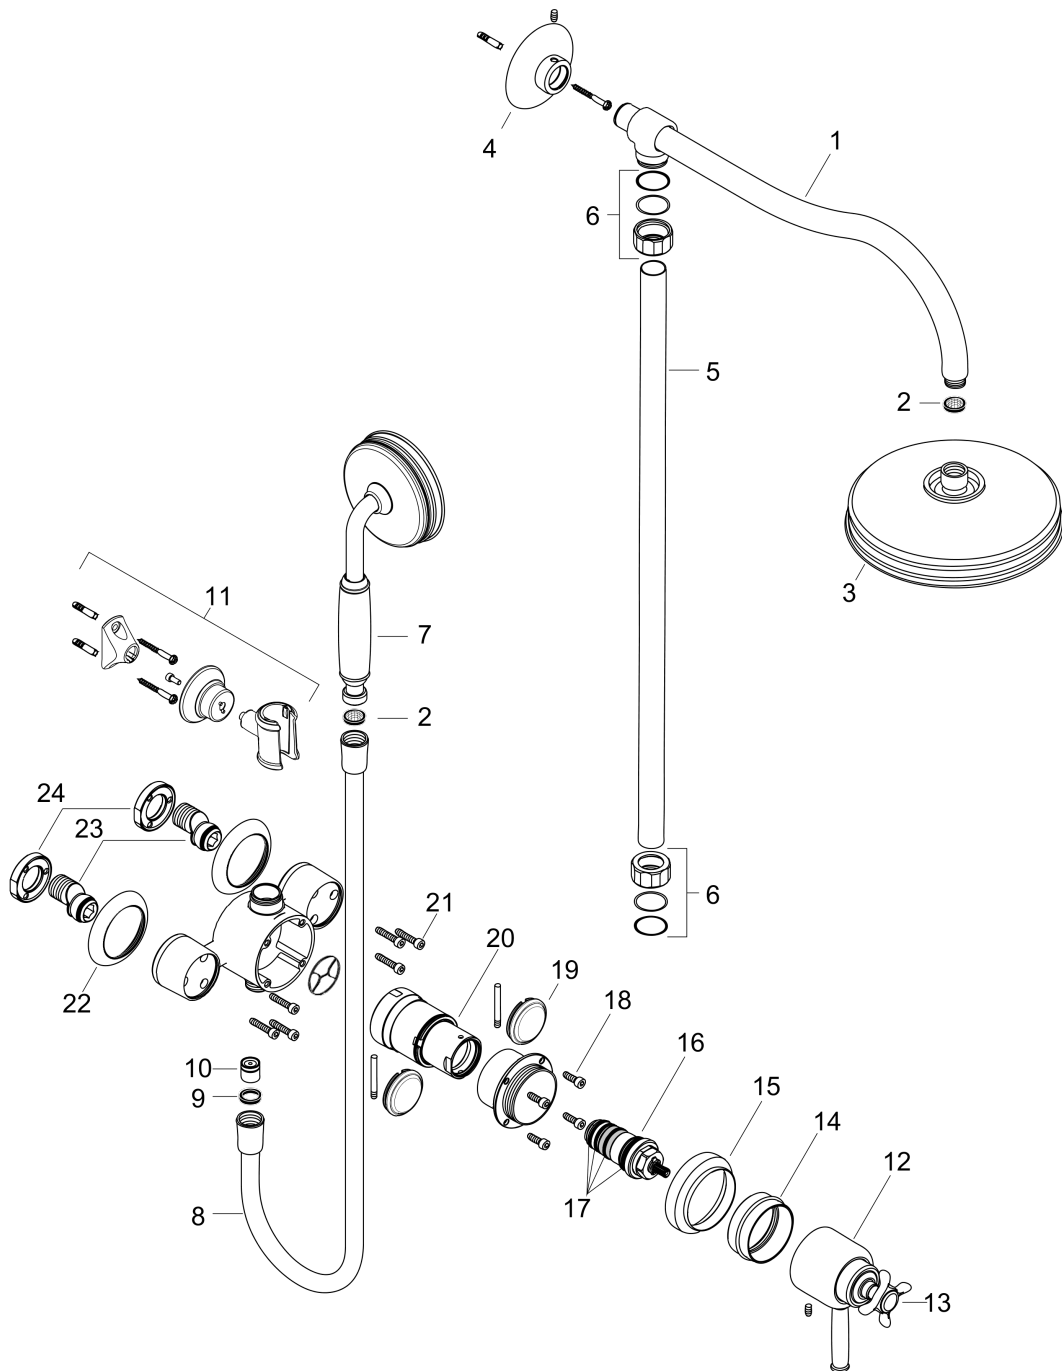

## Product image

## Scale drawing

**Axor Montreux**  
**Axor Montreux Showerpipe**  
Finishes : **Polished Nickel**    Part no. : **16570831**

## Exploded drawing

Year of production: >06/06

**Axor Montreux**  
**Axor Montreux Showerpipe**  
 Finishes : **Polished Nickel** Part no. : **16570831**

## Spare parts list

Year of production: >06/06

Pos.	Description	Part no.	Price	PU
1	shower arm	96747830	-	1
2	filter packing	94246000	-	1
3	showerhead cpl.	28474821	-	1
4	wall flange	96745830	-	1
5	pipe 1000 mm	96743830	-	1
6	sleeve nut	96746830	-	1
7	handshower	16320831	-	1
8	hose	28276833	-	1
9	seal	98058000	-	1
10	set of non return valves DW 15	94074000	-	1
11	shower holder	16325830	-	1
12	handle for thermostat	16596830	-	1
13	set of screw covers, cold / hot water / neutral	97987000	-	1
14	nut	96738830	-	1
15	escutcheon	96739830	-	1
16	thermostat cartridge	94282000	-	1
17	sealing set	95037000	-	1
18	hexagon socket screw M5x12	98639000	-	1
19	cover	96748830	-	1
20	shut off unit with selector	96740000	-	1
21	hexagon socket screw M5x25	97664000	-	1
22	escutcheon	96741830	-	1
23	set of S-unions	96742001	-	1
24	straining ring	97832000	-	1
a	pipe 1450 mm	96770830	-	1