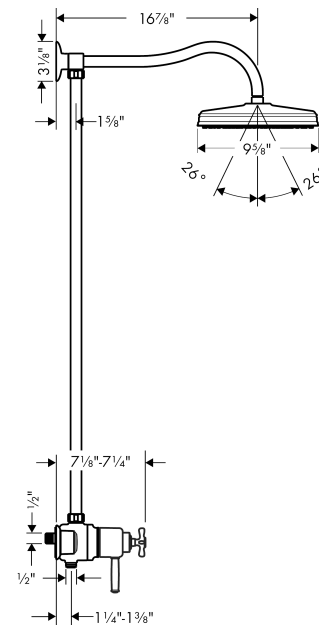

## Scale drawing

**Axor Montreux**  
**Axor Montreux Showerpipe**  
Finishes : **Polished Nickel**    Part no. : **16570831**

## Exploded drawing

Year of production: >06/06

**Axor Montreux**  
**Axor Montreux Showerpipe**  
 Finishes : **Polished Nickel** Part no. : **16570831**

## Spare parts list

Year of production: >06/06

Pos.	Description	Part no.	Price	PU
1	shower arm	96747830	-	1
2	filter packing	94246000	-	1
3	showerhead cpl.	28474821	-	1
4	wall flange	96745830	-	1
5	pipe 1000 mm	96743830	-	1
6	sleeve nut	96746830	-	1
7	handshower	16320831	-	1
8	hose	28276833	-	1
9	seal	98058000	-	1
10	set of non return valves DW 15	94074000	-	1
11	shower holder	16325830	-	1
12	handle for thermostat	16596830	-	1
13	set of screw covers, cold / hot water / neutral	97987000	-	1
14	nut	96738830	-	1
15	escutcheon	96739830	-	1
16	thermostat cartridge	94282000	-	1
17	sealing set	95037000	-	1
18	hexagon socket screw M5x12	98639000	-	1
19	cover	96748830	-	1
20	shut off unit with selector	96740000	-	1
21	hexagon socket screw M5x25	97664000	-	1
22	escutcheon	96741830	-	1
23	set of S-unions	96742001	-	1
24	straining ring	97832000	-	1
a	pipe 1450 mm	96770830	-	1