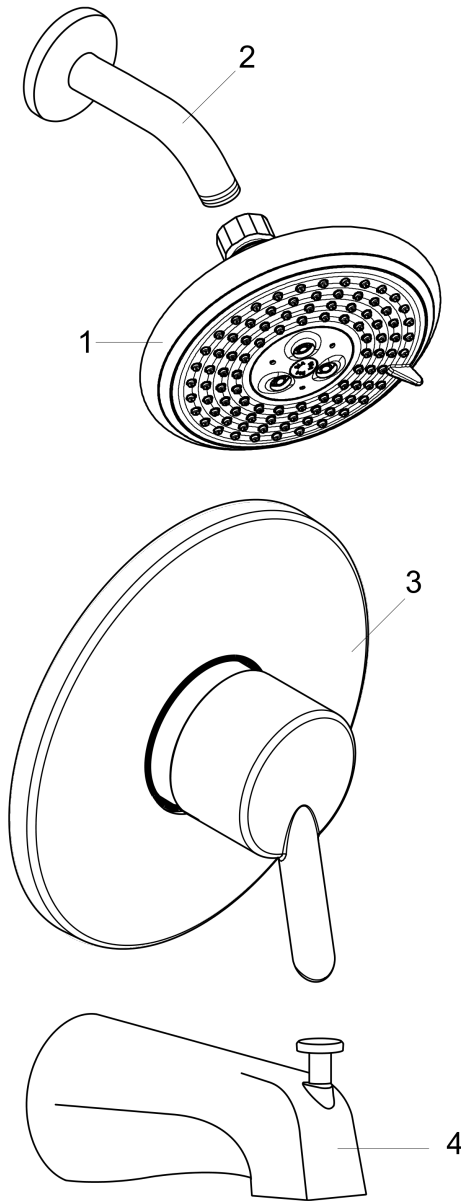

Focus S Shower System Combination Set
 Finishes : **Chrome** Part no. : **04465000**

Description

Features

- Spray modes: RainAir, WhirlAir, BalanceAir

Comprised of

- Raindance E 120 AIR 3-Jet Showerhead (#27447USA)
- Showerarm - 6" (#27411DZR)
- Commercial S Pressure Balance Trim (#04441USA)
- Commercial E Pressure Balance Trim (#04496USA)
- Commercial Tub Spout with Diverter (#06501USA)

Required accessories

- iBox Universal Plus Rough with Service Stops, 3/4" (#01850USA)

Item details

List Price \$ 383.00

Compliance

Product image

Scale drawing

Focus S Shower System Combination Set
Finishes : **Chrome** Part no. : **04465000**

Exploded drawing

Year of production: >02/12

Focus S Shower System Combination Set

Finishes : **Chrome** Part no. : **04465000**

Spare parts list

Year of production: >02/12

Pos.	Description	Part no.	Price	PU
1	showerhead cpl.	27447001	-	1
2	shower arm	27411003	-	1
3	Finish set	04441000	-	1
4	spout	06501000	-	1
a	base body	01850181	-	1