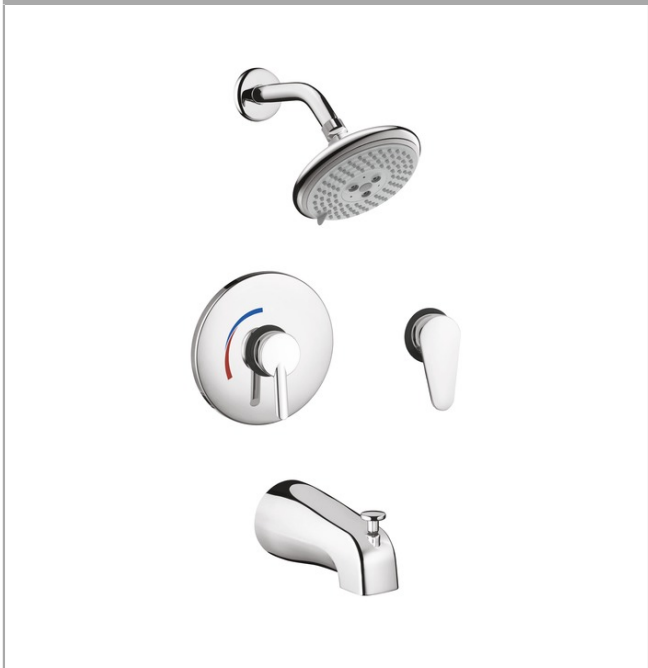

Focus S Shower System Combination Set
 Finishes : **Chrome** Part no. : **04465000**

Description

Features

- Spray modes: RainAir, WhirlAir, BalanceAir

Comprised of

- Raindance E 120 AIR 3-Jet Showerhead (#27447USA)
- Showerarm - 6" (#27411DZR)
- Commercial S Pressure Balance Trim (#04441USA)
- Commercial E Pressure Balance Trim (#04496USA)
- Commercial Tub Spout with Diverter (#06501USA)

Required accessories

- iBox Universal Plus Rough with Service Stops, 3/4" (#01850USA)

Item details

List Price \$ 383.00

Compliance

Product image

Scale drawing

Focus S Shower System Combination Set
Finishes : **Chrome** Part no. : **04465000**

Exploded drawing

Year of production: >02/12

Focus S Shower System Combination Set

Finishes : **Chrome** Part no. : **04465000**

Spare parts list

Year of production: >02/12

Pos.	Description	Part no.	Price	PU
1	showerhead cpl.	27447001	-	1
2	shower arm	27411003	-	1
3	Finish set	04441000	-	1
4	spout	06501000	-	1
a	base body	01850181	-	1