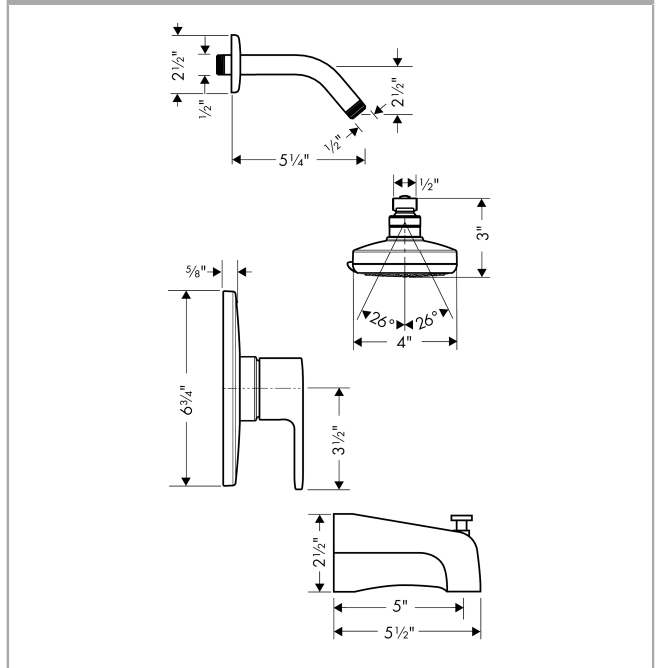

Focus S Shower System Combination Set
 Finishes : **Chrome** Part no. : **04465000**

Description

Features

- Spray modes: RainAir, WhirlAir, BalanceAir

Comprised of

- Raindance E 120 AIR 3-Jet Showerhead (#27447USA)
- Showerarm - 6" (#27411DZR)
- Commercial S Pressure Balance Trim (#04441USA)
- Commercial E Pressure Balance Trim (#04496USA)
- Commercial Tub Spout with Diverter (#06501USA)

Required accessories

- iBox Universal Plus Rough with Service Stops, 3/4" (#01850USA)

Item details

List Price \$ 383.00

Compliance

Product image

Scale drawing

Focus S Shower System Combination Set
Finishes : **Chrome** Part no. : **04465000**

Exploded drawing

Year of production: >02/12

Focus S Shower System Combination Set

Finishes : **Chrome** Part no. : **04465000**

Spare parts list

Year of production: >02/12

Pos.	Description	Part no.	Price	PU
1	showerhead cpl.	27447001	-	1
2	shower arm	27411003	-	1
3	Finish set	04441000	-	1
4	spout	06501000	-	1
a	base body	01850181	-	1