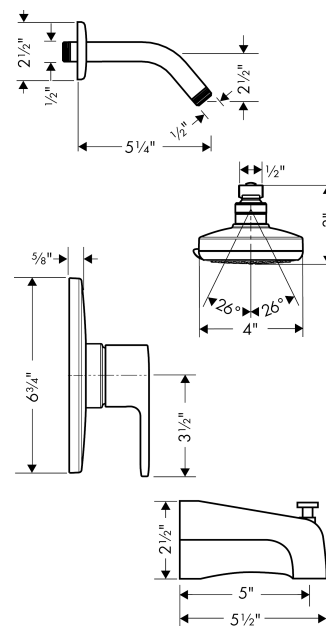

Focus S Shower System Combination Set
 Finishes : **Brushed Nickel** Part no. : **04465820**

Description

Features

- Spray modes: RainAir, WhirlAir, BalanceAir

Comprised of

- Raindance E 120 AIR 3-Jet Showerhead (#27447USA)
- Showerarm - 6" (#27411DZR)
- Commercial S Pressure Balance Trim (#04441USA)
- Commercial E Pressure Balance Trim (#04496USA)
- Commercial Tub Spout with Diverter (#06501USA)

Required accessories

- iBox Universal Plus Rough with Service Stops, 3/4" (#01850USA)

Item details

List Price \$ 512.00

Compliance

Product image

Scale drawing

Focus S Shower System Combination Set
Finishes : **Brushed Nickel** Part no. : **04465820**

Exploded drawing

Year of production: >11/12

Focus S Shower System Combination Set
 Finishes : **Brushed Nickel** Part no. : **04465820**

Spare parts list

Year of production: >11/12

Pos.	Description	Part no.	Price	PU
1	showerhead cpl.	27447821	-	1
2	shower arm	27411823	-	1
3	Finish set	04441820	-	1
4	spout	06501820	-	1
a	base body	01850181	-	1