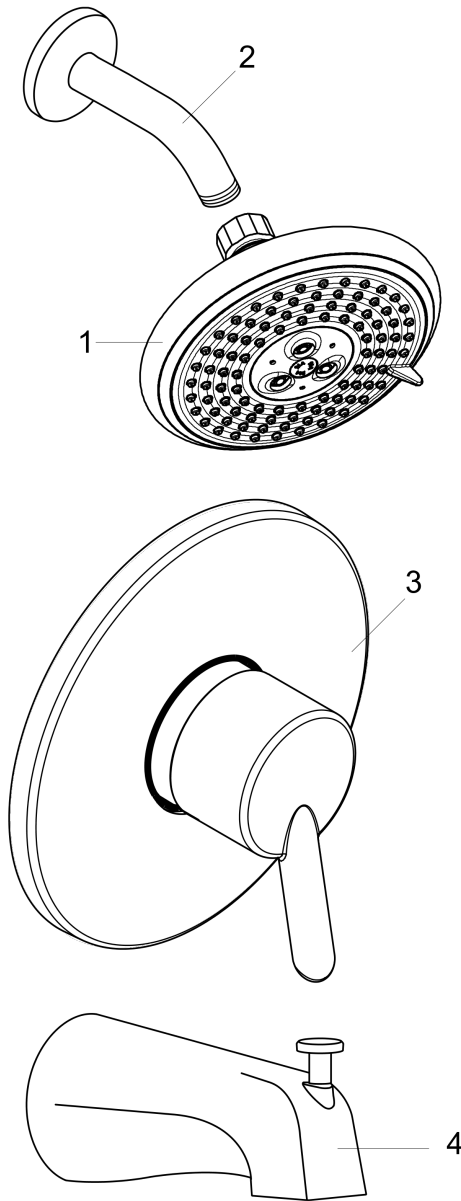

Focus S Shower System Combination Set
 Finishes : **Brushed Nickel** Part no. : **04465820**

Description

Features

- Spray modes: RainAir, WhirlAir, BalanceAir

Comprised of

- Raindance E 120 AIR 3-Jet Showerhead (#27447USA)
- Showerarm - 6" (#27411DZR)
- Commercial S Pressure Balance Trim (#04441USA)
- Commercial E Pressure Balance Trim (#04496USA)
- Commercial Tub Spout with Diverter (#06501USA)

Required accessories

- iBox Universal Plus Rough with Service Stops, 3/4" (#01850USA)

Item details

List Price \$ 512.00

Compliance

Product image

Scale drawing

Focus S Shower System Combination Set
Finishes : **Brushed Nickel** Part no. : **04465820**

Exploded drawing

Year of production: >11/12

Focus S Shower System Combination Set
 Finishes : **Brushed Nickel** Part no. : **04465820**

Spare parts list

Year of production: >11/12

Pos.	Description	Part no.	Price	PU
1	showerhead cpl.	27447821	-	1
2	shower arm	27411823	-	1
3	Finish set	04441820	-	1
4	spout	06501820	-	1
a	base body	01850181	-	1