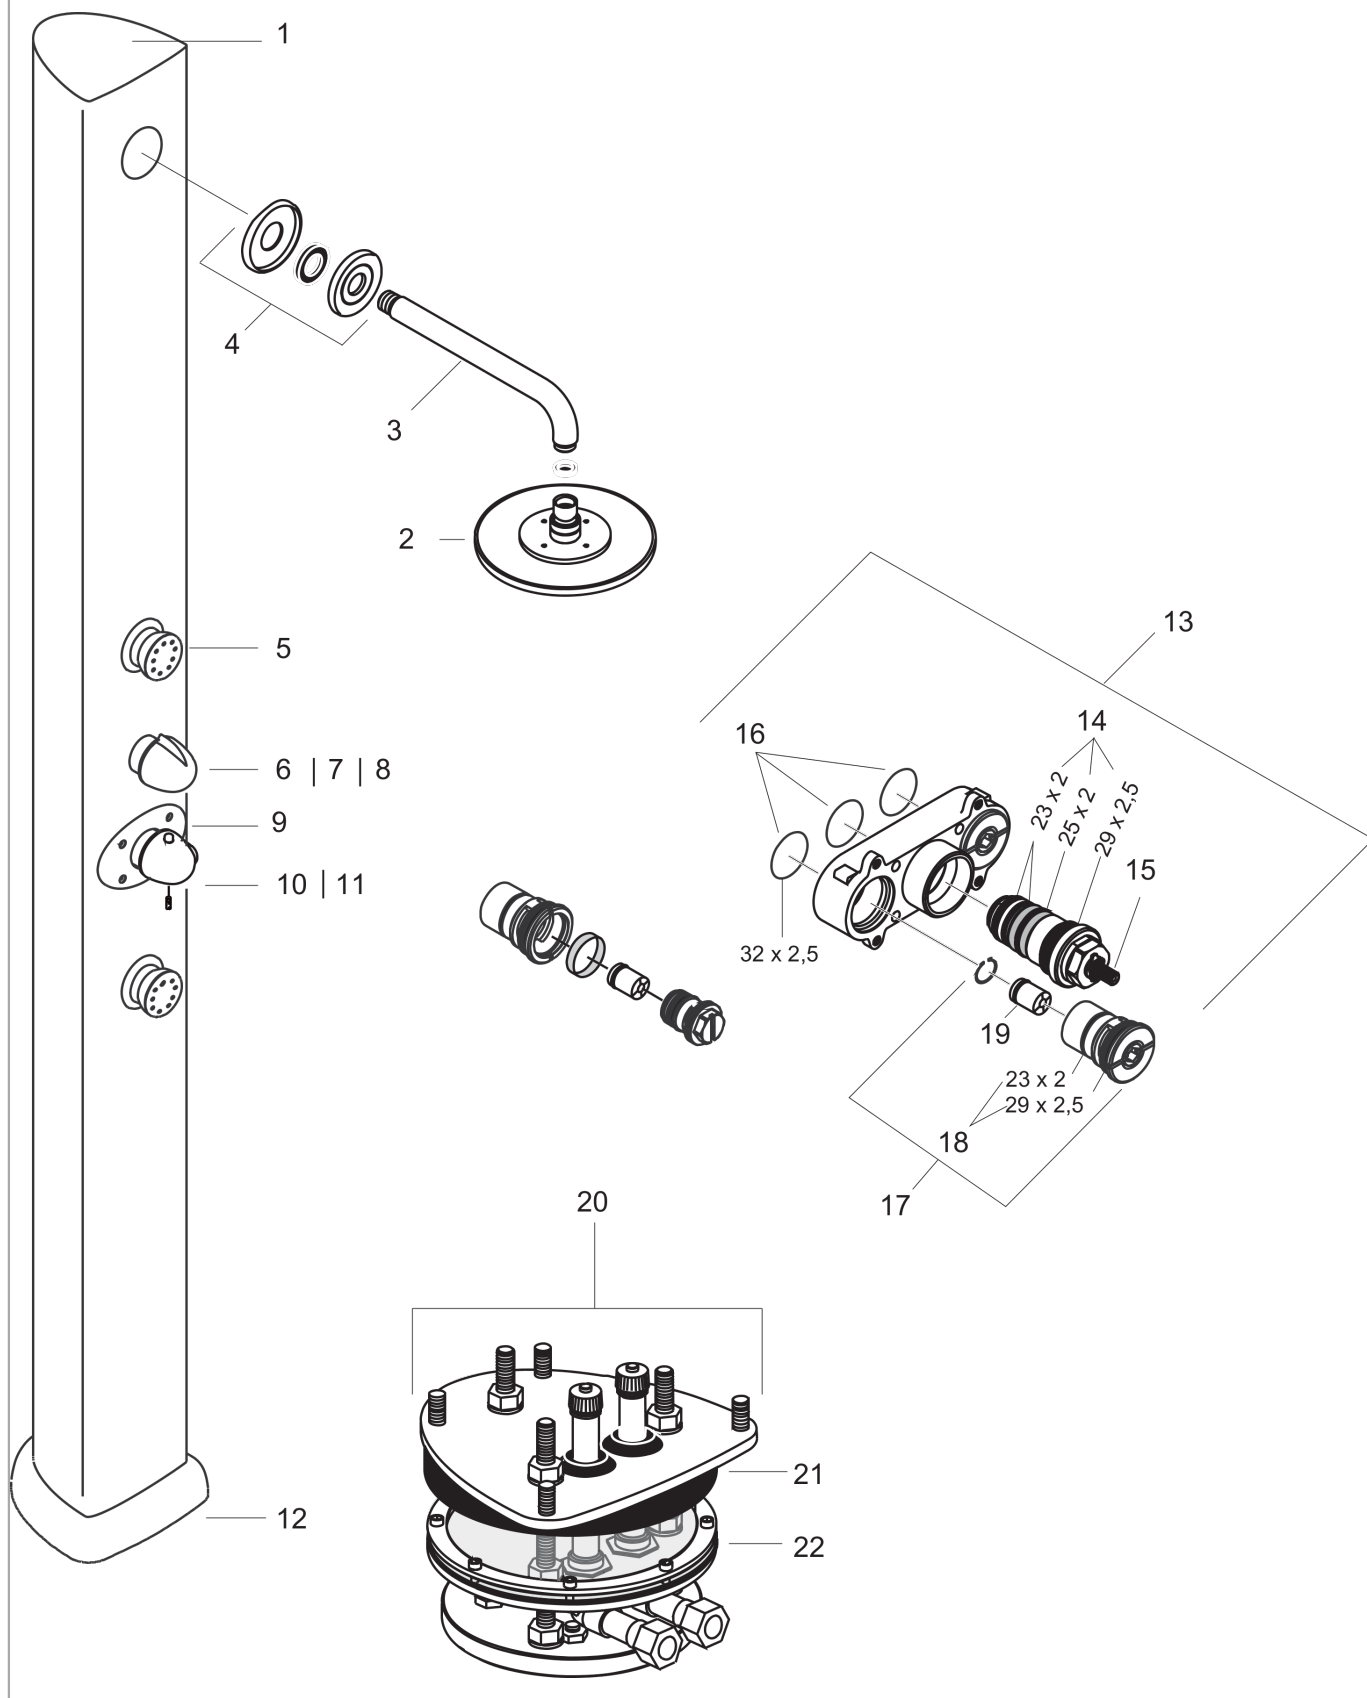

## Product image

## Shower Column with Overhead Shower, freestanding without light, manual

Surfaces: **chrome** Article Number: **29118000**

### Exploded Drawing

Year of production: **04/05 - 02/10**

### Spare part list

Year of production: **04/05 - 02/10**

Pos.	Description	Article Number		PU
1	cover cap	96588000	£ 38,10	1
2	head shower	97195000	£ 360,00	1
3	shower arm 390 mm	27413000	-	1
4	escutcheon	97921980	£ 38,10	1
5	body shower Bodyvette	96287000	£ 106,80	1
6	handle	36993000	£ 38,10	1
7	sleeve	96431000	£ 7,80	1
8	diverter unit	96604000	£ 106,80	1
9	escutcheon	96286000	£ 47,40	1
10	handle for thermostat	92241000	£ 67,20	1
11	sleeve	95032000	£ 25,20	1
12	escutcheon	96589000	-	1
13	installation unit cpl.	96787000	£ 168,00	1
14	sealing set	95037000	£ 30,60	1
15	thermostat cartridge	94282000	£ 83,40	1
16	O-Ring 32x2,5	96364000	£ 15,60	1
17	service valve	95036000	£ 38,10	1
18	sealing set	96353000	£ 5,76	1
19	non return valve DW 16	95033000	£ 5,76	1
20	concealed item	29805180	-	1
21	seal	97518000	£ 19,20	1
22	sealing set	96590000	£ 47,40	1