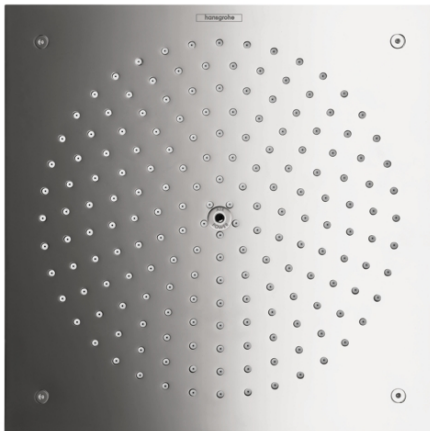

Raindance

Raindance 260 Square 1-Jet Showerhead

Finishes : **Brushed Nickel** Part no. : **26481821**

Description

Features

- 180 no-clog spray channels
- Spray modes: RainAir
- Flow: 2.5 GPM

Required accessories

- Rough, Raindance 260 Square Showerhead (#26471USA)

Item details

List Price \$ 745.00

Technology

Compliance

Product image

Scale drawing