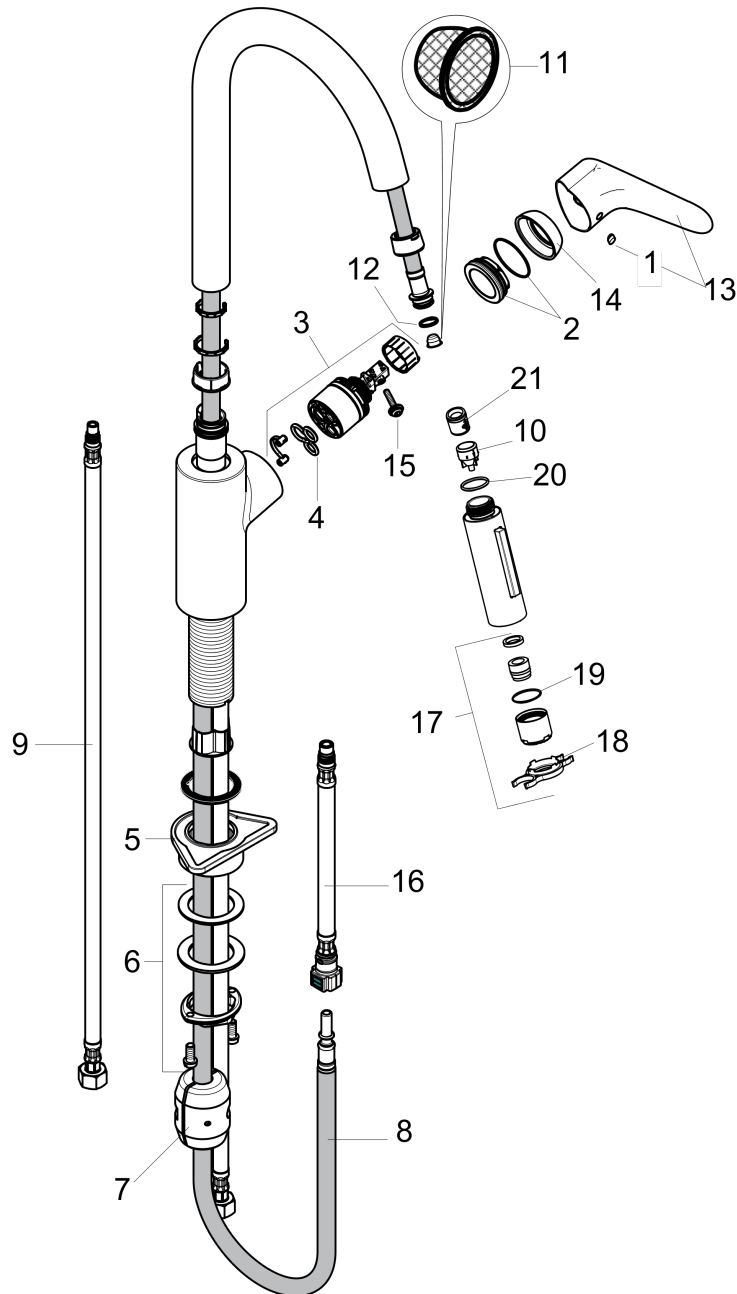

Focus

Focus 2-Spray HighArc Kitchen Faucet, Pull-Down

Finishes : **Steel Optik** Part no. : **04505800**

Description

Features

- Swivel range 150°
- Laminar and needle spray
- Toggle spray diverter
- MagFit magnetic sprayhead docking
- Flow: 1.75 GPM
- Ceramic cartridge

Focus

Focus 2-Spray HighArc Kitchen Faucet, Pull-Down

Finishes : **Steel Optik** Part no. : **04505800**

Exploded drawing

Year of production: >01/14

Focus

Focus 2-Spray HighArc Kitchen Faucet, Pull-Down

Finishes : **Steel Optik** Part no. : **04505800**

Spare parts list

Year of production: >01/14

Pos.	Description	Part no.	Price	PU
1	screw cover	96338000	-	1
2	nut	97209000	-	1
3	cartridge, assy	92730000	-	1
4	seal	95008000	-	1
5	support	97523000	-	1
6	fixing set (Ø 34)	95049000	-	1
7	weight	98551000	-	1
8	hose 1,50 m	88624000	-	1
9	connection hose 35½" M8x0,75 3/8"	96316001	-	1
10	set of non return valves DW 15	97350000	-	1
11	filter	97735000	-	1
12	O-ring 11x2	98127000	-	1
13	handle	98460800	-	1
14	flange	95498800	-	1
15	locking screw for handle	95140000	-	1
16	connection hose 600 mm M10x1	95561000	-	1
17	aerator laminar M22x1 (15 l/min)	95909000	-	1
18	service tool	95910000	-	1
19	O-ring 20x1	98140000	-	1
20	O-ring 18x1,5	98231000	-	1
21	non return valve	95340000	-	1
a	spout cpl.	95562800	-	1