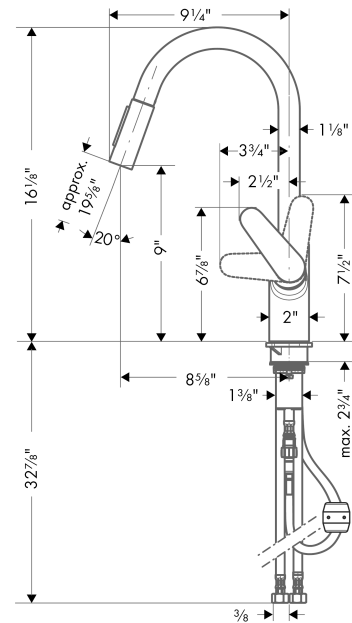

Focus

Focus 2-Spray HighArc Kitchen Faucet, Pull-Down

Finishes : **Steel Optik** Part no. : **04505800**

Description

Features

- Swivel range 150°
- Laminar and needle spray
- Toggle spray diverter
- MagFit magnetic sprayhead docking
- Flow: 1.75 GPM
- Ceramic cartridge

Optional accessories

- Focus Bar Faucet (#04507USA)

Item details

List Price \$ 556.00

Technology

Compliance

Product image

Scale drawing

Focus

Focus 2-Spray HighArc Kitchen Faucet, Pull-Down

Finishes : **Steel Optik** Part no. : **04505800**

Exploded drawing

Year of production: >01/14

Focus

Focus 2-Spray HighArc Kitchen Faucet, Pull-Down

Finishes : **Steel Optik** Part no. : **04505800**

Spare parts list

Year of production: >01/14

Pos.	Description	Part no.	Price	PU
1	screw cover	96338000	-	1
2	nut	97209000	-	1
3	cartridge, assy	92730000	-	1
4	seal	95008000	-	1
5	support	97523000	-	1
6	fixing set (Ø 34)	95049000	-	1
7	weight	98551000	-	1
8	hose 1,50 m	88624000	-	1
9	connection hose 35½" M8x0,75 3/8"	96316001	-	1
10	set of non return valves DW 15	97350000	-	1
11	filter	97735000	-	1
12	O-ring 11x2	98127000	-	1
13	handle	98460800	-	1
14	flange	95498800	-	1
15	locking screw for handle	95140000	-	1
16	connection hose 600 mm M10x1	95561000	-	1
17	aerator laminar M22x1 (15 l/min)	95909000	-	1
18	service tool	95910000	-	1
19	O-ring 20x1	98140000	-	1
20	O-ring 18x1,5	98231000	-	1
21	non return valve	95340000	-	1
a	spout cpl.	95562800	-	1