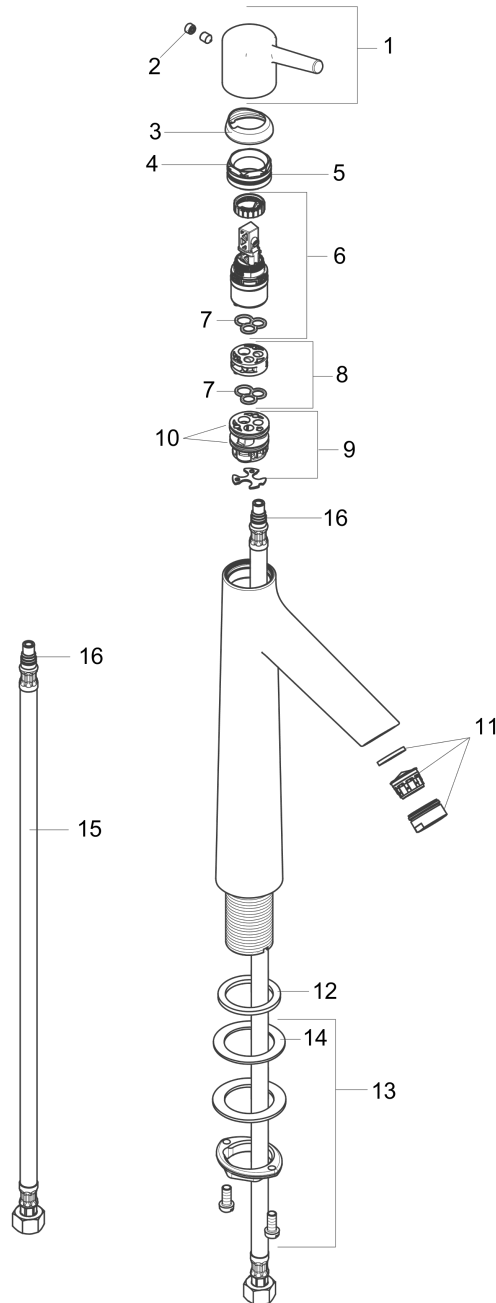

Talis S
Single-Hole Faucet 190, 1.2 GPM
 Finishes : **chrome** Part no. : **72032001**

Description

Features

- Aerated spray
- Flow: 1.2 GPM (4.5 L/Min)
- Ceramic cartridge
- Does not include: Pop-up assembly

Item details

List Price \$ 410.00

Technology

Compliance

Product image

Scale drawing

Talis S
Single-Hole Faucet 190, 1.2 GPM
 Finishes : **chrome** Part no. : **72032001**

Exploded drawing

Year of production: >08/16

Talis S
Single-Hole Faucet 190, 1.2 GPM
 Finishes : **chrome** Part no. : **72032001**

Spare parts list

Year of production: >08/16

Pos.	Description	Part no.	Price	PU
1	handle	92626000	-	1
2	screw cover	95704000	-	1
3	flange	92625000	-	1
4	nut	92627000	-	1
5	O-ring 27x1,5	92527000	-	1
6	cartridge, assy	95973001	-	1
7	seal	98865000	-	1
8	adapter for cartridge	92628000	-	1
9	adapter for cartridge	98866000	-	1
10	O-ring 23x2	98398000	-	1
11	aerator M24x1 (4,5 l/min)	92877000	-	1
12	flat seal	98749000	-	1
13	fixing set (Ø 32)	13961000	-	1
14	lever collar	97548000	-	1
15	connection hose 23½" M8x0,75 3/8"	98600001	-	1
16	O-ring 7x1,5	98422000	-	1