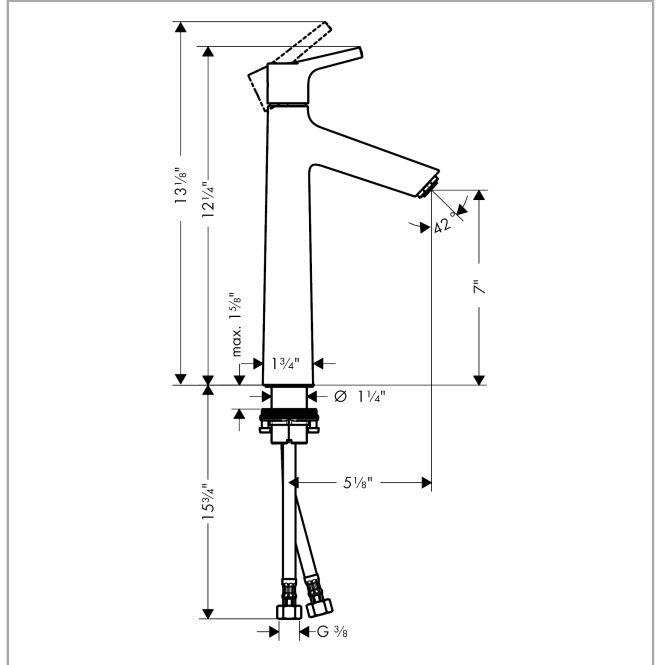

Talis S
Single-Hole Faucet 190, 1.2 GPM
 Finishes : **chrome** Part no. : **72032001**

Description

Features

- Aerated spray
- Flow: 1.2 GPM (4.5 L/Min)
- Ceramic cartridge
- Does not include: Pop-up assembly

Item details

List Price \$ 410.00

Technology

Compliance

Product image

Scale drawing

Talis S
Single-Hole Faucet 190, 1.2 GPM
 Finishes : **chrome** Part no. : **72032001**

Exploded drawing

Year of production: >08/16

Talis S
Single-Hole Faucet 190, 1.2 GPM
 Finishes : **chrome** Part no. : **72032001**

Spare parts list

Year of production: >08/16

Pos.	Description	Part no.	Price	PU
1	handle	92626000	-	1
2	screw cover	95704000	-	1
3	flange	92625000	-	1
4	nut	92627000	-	1
5	O-ring 27x1,5	92527000	-	1
6	cartridge, assy	95973001	-	1
7	seal	98865000	-	1
8	adapter for cartridge	92628000	-	1
9	adapter for cartridge	98866000	-	1
10	O-ring 23x2	98398000	-	1
11	aerator M24x1 (4,5 l/min)	92877000	-	1
12	flat seal	98749000	-	1
13	fixing set (Ø 32)	13961000	-	1
14	lever collar	97548000	-	1
15	connection hose 23½" M8x0,75 3/8"	98600001	-	1
16	O-ring 7x1,5	98422000	-	1