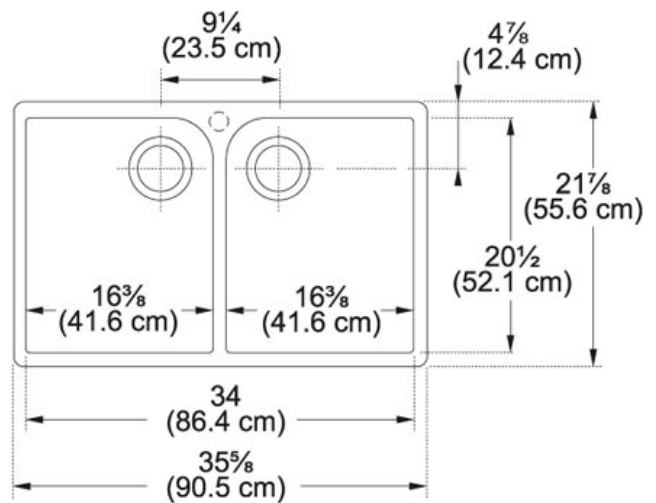

SPECIFICATION SHEET

PRODUCT FAMILY: Sinks FINISH: Fireclay White SERIES: MANOR HOUSE MODEL: MHK720-35

Product Information

FUN#	130.0066.213
US Part Number	MHK720-35WH
Installation Clips	No
Minimum Cabinet Size	36"
Drain Opening	3 1/2"
Faucet Hole	1
Outer Dimensions	36"x21 11/16"
Bowl Size	16 1/2"x504 mmx7 7/8"
Number of Bowls	2
Cut-Out Template	No
*	Dimensions may vary by 2% (plus or minus) due to material attributes and firing process. Finish on front and sides only.
Type of Material	Fireclay