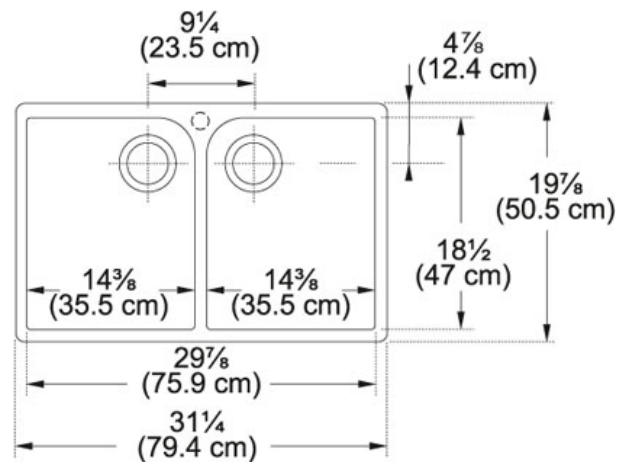

## Product Information

<b>FUN#</b>	130.0066.206
<b>US Part Number</b>	MHK720-31WH
<b>Installation Clips</b>	No
<b>Minimum Cabinet Size</b>	33"
<b>Drain Opening</b>	3 1/2"
<b>Faucet Hole</b>	1
<b>Outer Dimensions</b>	31 3/4"x19 3/8"x8 5/8"
<b>Bowl Size</b>	14 1/2"x17 1/2"x7 7/8"
<b>Number of Bowls</b>	2
<b>Cut-Out Template</b>	No
<b>*</b>	Dimensions may vary by 2% (plus or minus) due to material attributes and firing process. Finish on front and sides only.
<b>Type of Material</b>	Fireclay