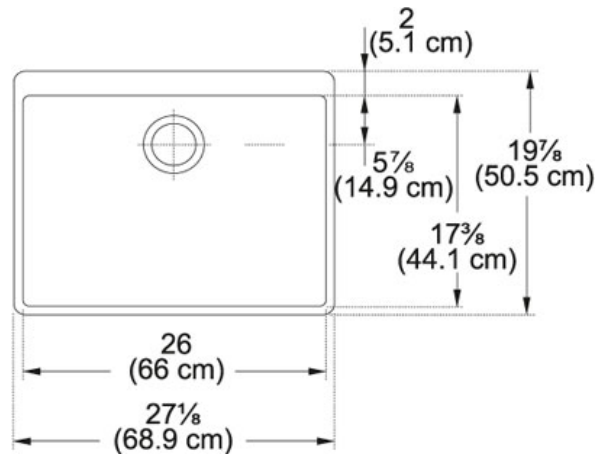

SPECIFICATION SHEET

PRODUCT FAMILY: Sinks FINISH: Fireclay White SERIES: MANOR HOUSE MODEL: MHK110-28

Product Information

FUN#	130.0066.200
US Part Number	MHK110-28WH
Minimum Cabinet Size	30"
Drain Opening	3 1/2"
Outer Dimensions	27 5/8"x19 3/4"x7 7/8"
Bowl Size	25 5/8"x16 1/8"x7 1/8"
Number of Bowls	1
Cut-Out Template	No
*	Dimensions may vary by 2% (plus or minus) due to material attributes and firing process. Finish on front and sides only.
Type of Material	Fireclay