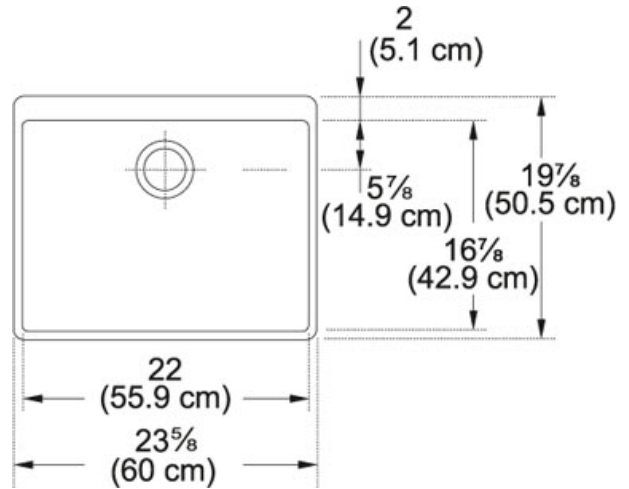

Manor House MHK110-24 Fireclay White | 130.0066.196

FAMILY : Sinks | SERIE : Manor House | MODEL : MHK110-24 | FINISH : Fireclay White | INSTALLATION TYPE : Apron Front

TECHNICAL DATA

Minimum Cabinet Size 27"

Drain Opening 3 1/2"

Length overall 23 5/8"

Width overall 19 7/8"

Depth Overall 7 7/8"

Length of large bowl 22"

Width of large bowl 16 7/8"

Depth of large bowl 7 1/8"

Number of Bowls 1

Finish on front and sides only.

Type of Material Fireclay

Cut-Out Template No

Installation Clips No